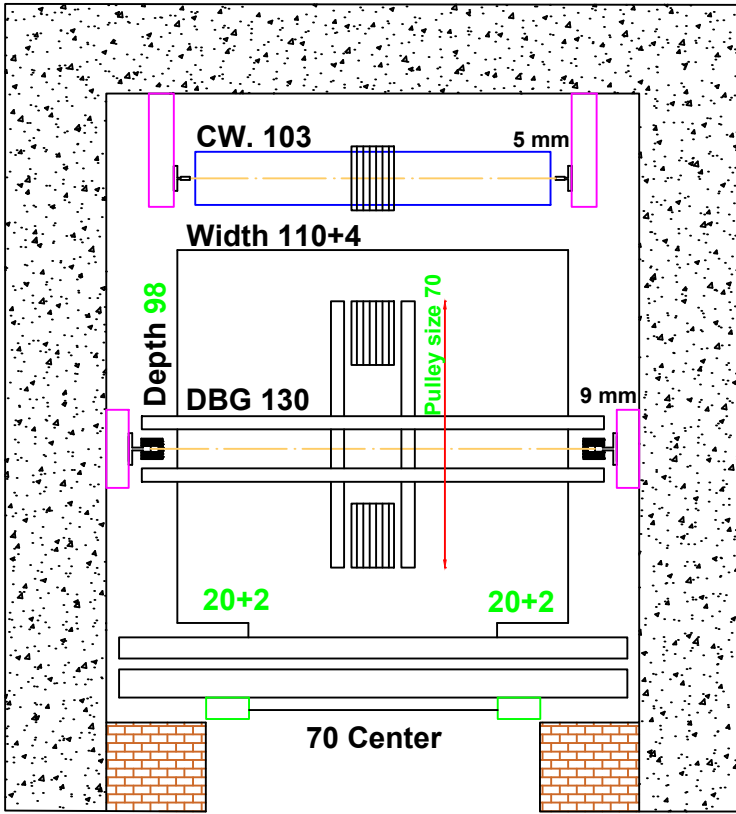

Date		Contract No.
07/09/2025		25090077/1
Company		Customer
Abjal الأبجل		Sahen company (1) شركة سهن (1)
Pit	Over Hight	Motor Type
		MONA 450

Guide Rails	
Italy	China
	OK

Notes	
1-	guide rails China
2-	doors china
3-	
4-	
5-	

Options			Stainless Steel		Steel				<p>Brown Mirror</p>
Handrail	Ok	LED			1.5 mm	3 mm	2 mm	G 1 mm	
Photocell	Ok	Ok			Marble				
Wood					Request		Done		
5 mm		Colour	PVC		Type	كما الرخام السابق			
12 mm		Painted			Size	113.5x 97.5			
18 mm									