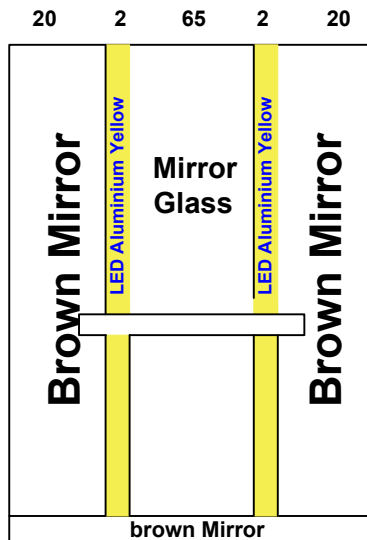

Date		Contract No.
07/09/2025		25090077/1
Company		Customer
Abjal الأبجل		Sahen company (1) شركة سهن (1)
Pit	Over Hight	Motor Type
		MONA 450

Guide Rails	
Italy	China
	OK

Notes	
1-	guide rails China
2-	doors china
3-	
4-	
5-	

Options			Stainless Steel		Steel				<p>Brown Mirror</p>
Handrail	Ok	LED			1.5 mm	3 mm	2 mm	G 1 mm	
Photocell	Ok	Ok			Marble				
Wood					Request		Done		
5 mm		Colour	PVC		Type	كما الرخام السابق			
12 mm		Painted			Size	113.5x 97.5			
18 mm									