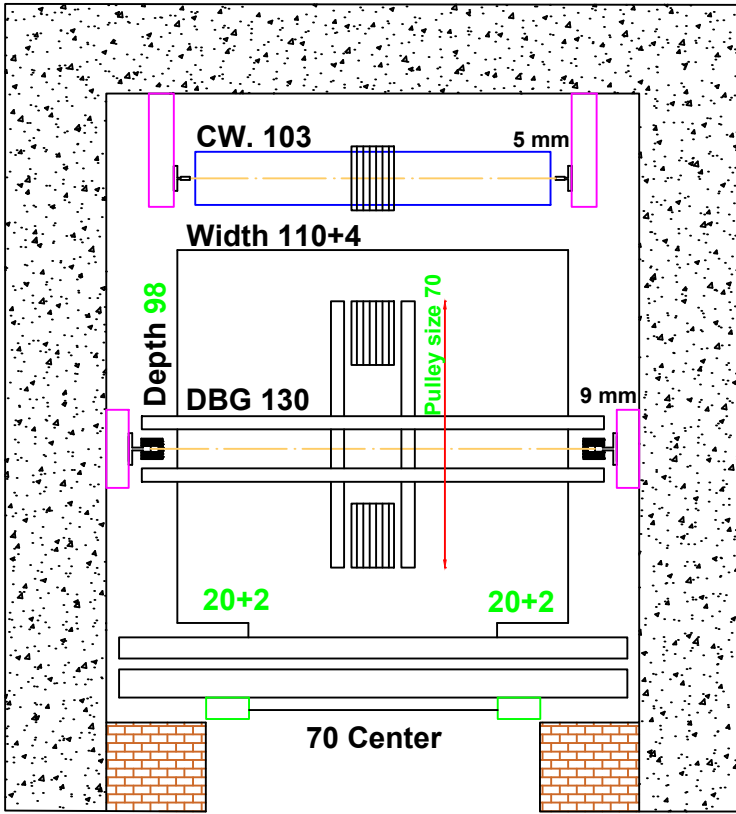

<b>Notes</b>	
1-	guide rails China
2-	doors china
3-	
4-	
5-	

<b>Options</b>				<b>Stainless Steel</b>				<b>Steel</b>				<p>Brown Mirror</p>
Handrail	Ok	LED						1.5 mm	3 mm	2 mm	G 1 mm	
Photocell	Ok	Ok						<b>Marble</b>				
<b>Wood</b>								<b>Request</b>		Done		
5 mm		Colour	PVC					Type	كما الرخام السابق			
12 mm		Painted						Size	113.5x 97.5			
18 mm												