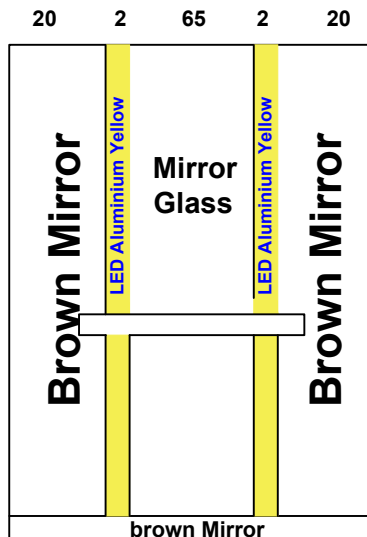

<b>Notes</b>	
1-	guide rails China
2-	doors china
3-	
4-	
5-	

<b>Options</b>				<b>Stainless Steel</b>				<b>Steel</b>				<p>Brown Mirror</p>
Handrail	Ok	LED						1.5 mm	3 mm	2 mm	G 1 mm	
Photocell	Ok	Ok						<b>Marble</b>				
<b>Wood</b>								<b>Request</b>		Done		
5 mm		Colour	PVC					Type	كما الرخام السابق			
12 mm		Painted						Size	113.5x 97.5			
18 mm												