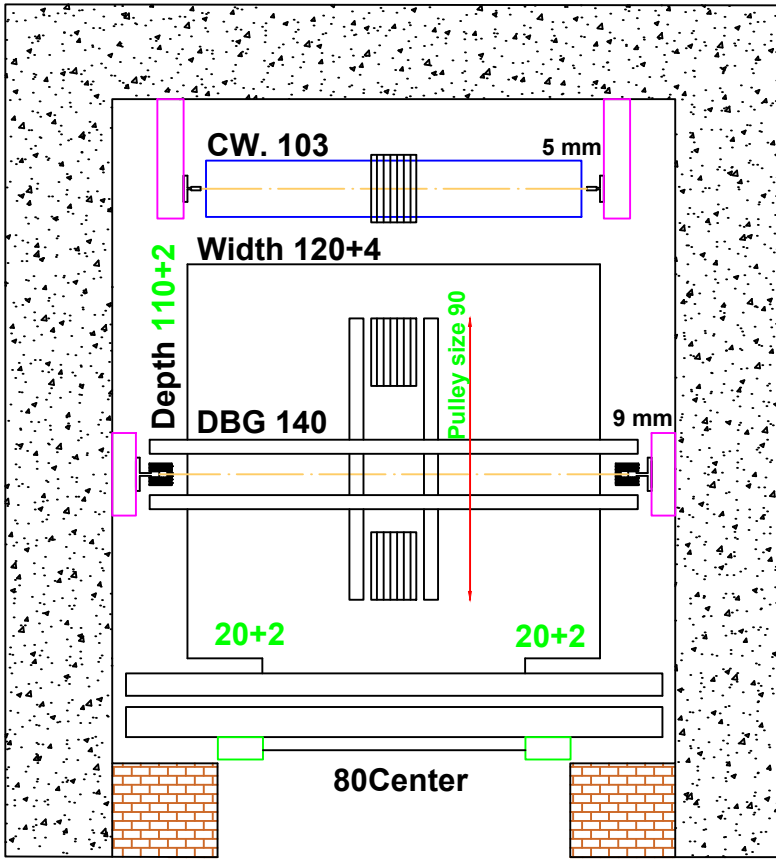

شركة الأبجل السعودية للمصاعد
Al Abjal Saudi Elevators Co.

Date		Contract No.
07/09/2025		25090076
Company		Customer
Abjal		Bo Shayea Sami Al Nowaiser
الأبجل		بو شايع سامي النويصر
Pit	Over Hight	Motor Type
		GEM 450

Guide Rails	
Italy	China
	OK

1. **Notes**
- 1- guide rails China
  - 2- doors china
  - 3-
  - 4-
  - 5-