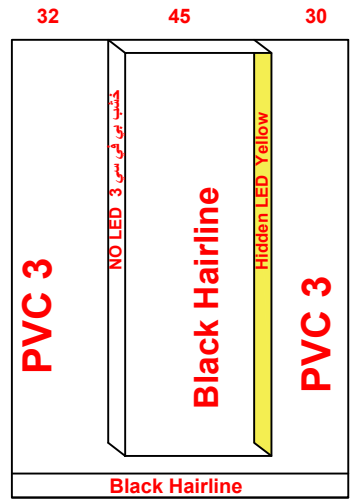

64
61

Date 09/9/2025		Contract No. 292
Company Lift Home ليفث هوم		Customer Khaled Saud Talha خالد سعود طلحه
Pit 100	Over Height 400	Motor Type Gem 450
Guide Rails		
Italy		China

Notes
1-
2-
3-
4-
5-

Options				Stainless Steel				Steel				<p>Black Hairline</p>
Handrail	NO	LED						1.5 mm	3 mm	2 mm	G 1 mm	
Photocell	NO	OK						Marbel				
Wood												
5 mm		Colour	PVC					Size	114.5x 94.5			
12 mm			3									
18 mm												