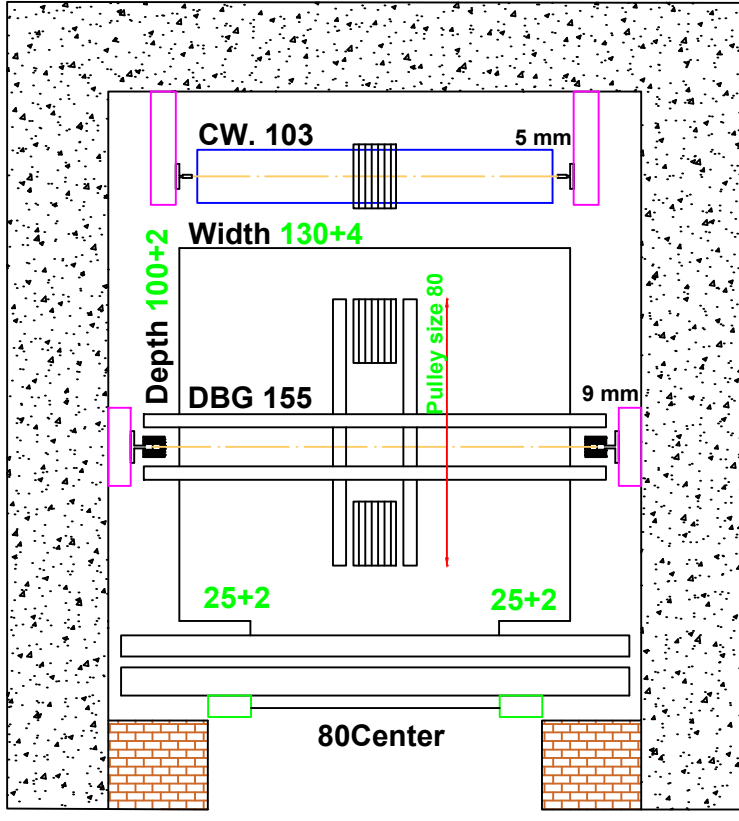

Date 13/09/2025		Contract No. 25090075/1
Company Abjal		Customer Al Enaya Al Wahida 2 شركة العناية الوحيديه 2
Pit	Over Hight	Motor Type MONA 450

Guide Rails	
Italy	China OK

- Notes**
- 1- **guide rails China**
 - 2- **doors china**
 - 3-
 - 4-
 - 5-

Options		Stainless Steel		Steel		<p>Silver Mirror</p>		
Handrail	Ok LED			1.5 mm	3 mm		2 mm	G 1 mm
Photocell	Ok Ok			Marble				
Wood				Request			Done	
5 mm	Colour	PVC		Type	عماني سويق			
12 mm		23		Size	101.5 * 133.5			