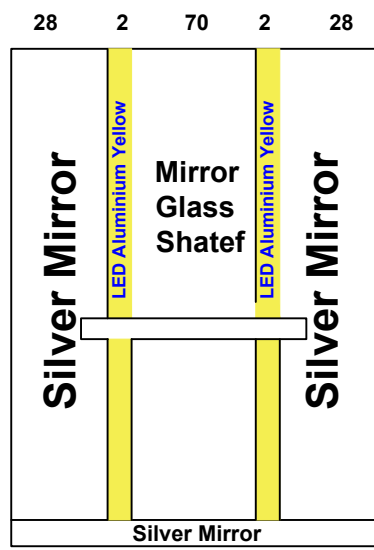

Date 13/09/2025		Contract No. 25090075/1
Company Abjal		Customer Al Enaya Al Wahida 2 شركة العناية الوحيديه 2
Pit	Over Hight	Motor Type MONA 450

Guide Rails	
Italy	China OK

- Notes**
- 1- **guide rails China**
 - 2- **doors china**
 - 3-
 - 4-
 - 5-

Options		Stainless Steel		Steel		<p>Silver Mirror</p>		
Handrail	Ok LED			1.5 mm	3 mm		2 mm	G 1 mm
Photocell	Ok Ok			Marble				
Wood				Request			Done	
5 mm	Colour	PVC		Type	عماني سويق			
12 mm		23		Size	101.5 * 133.5			