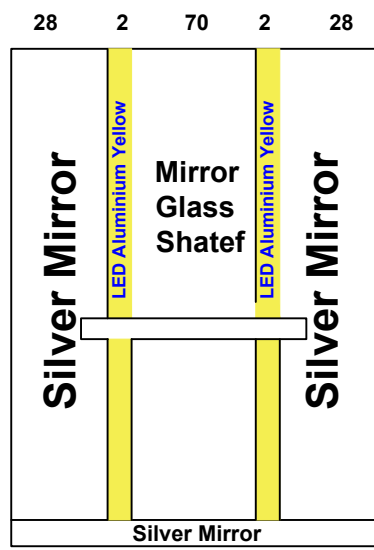

- Notes**
- 1- **guide rails China**
  - 2- **doors china**
  - 3-
  - 4-
  - 5-

<b>Options</b>			<b>Stainless Steel</b>				<b>Steel</b>				 Silver Mirror
Handrail	Ok	LED					1.5 mm	3 mm	2 mm	G 1 mm	
Photocell	Ok	Ok					<b>Marble</b>				
<b>Wood</b>							<b>Request</b>		<b>Done</b>		
5 mm		Colour	PVC					Type	عماني سويق		
12 mm			23					Size	101.5 * 133.5		
18 mm											