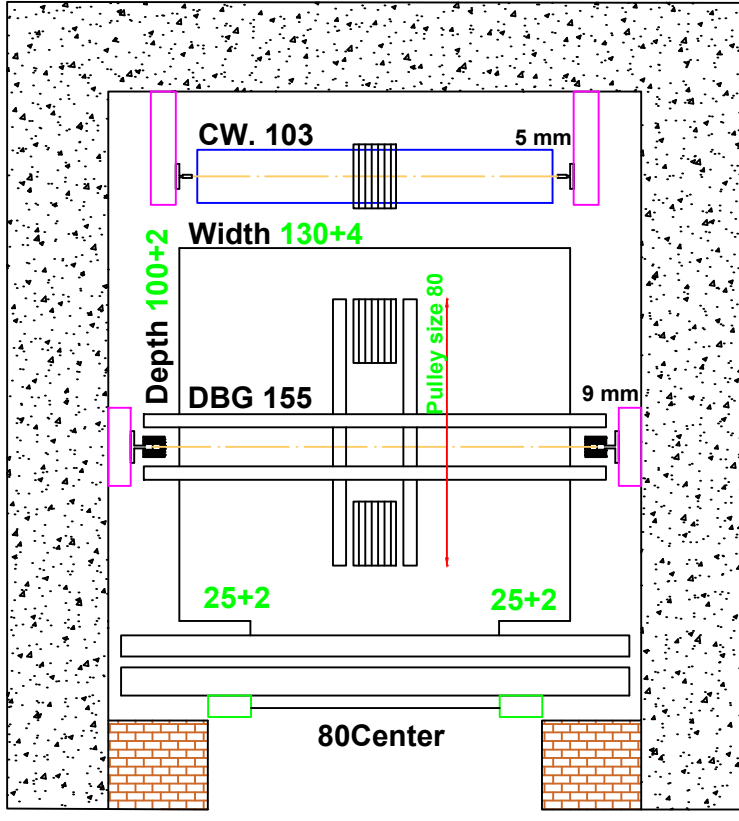

- Notes**
- 1- **guide rails China**
  - 2- **doors china**
  - 3-
  - 4-
  - 5-

<b>Options</b>			<b>Stainless Steel</b>				<b>Steel</b>				 Silver Mirror
Handrail	Ok	LED					1.5 mm	3 mm	2 mm	G 1 mm	
Photocell	Ok	Ok					<b>Marble</b>				
<b>Wood</b>							<b>Request</b>		<b>Done</b>		
5 mm		Colour	PVC					Type	عماني سويق		
12 mm			23					Size	101.5 * 133.5		
18 mm											