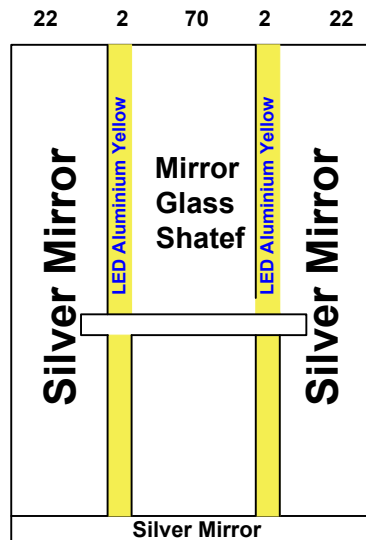

Options			Stainless Steel				Steel				 Silver Mirror
Handrail	Ok	LED					1.5 mm	3 mm	2 mm	G 1 mm	
Photocell	Ok	Ok					Marble				
Wood							Request		Done		
5 mm		Colour					Type	عماني سويق			
12 mm		PVC					Size	109.5 * 119.5			
18 mm		23									