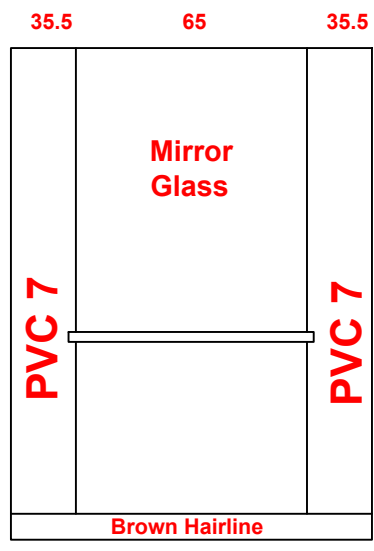

Date 04/09/2025		Contract No.
Company Saraya Najd سرايا نجد		Customer Al Rawabi 5 الروابي 5
Pit 100	Over Hight 400	Motor Type 450
Guide Rails		

Notes	
1-	
2-	
3-	
4-	
5-	

Options		Stainless Steel		Steel		 Brown Hairline		
Handrail	OK LED			1.5 mm	3 mm		2 mm	G 1 mm
Photocell	NO OK			Marbel				
Wood				Request			Done	
5 mm		Colour	PVC	Type	جري وود			
12 mm			7	Size	76.5*139.5			
18 mm								