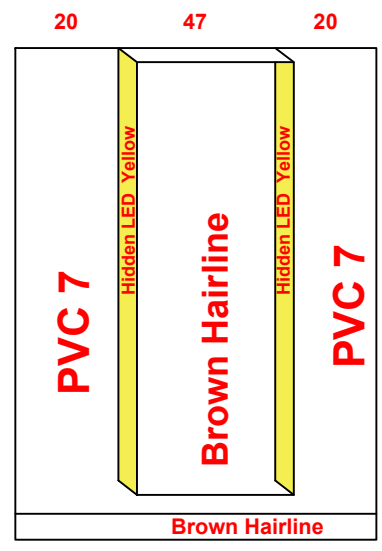

Date 04/09/2025		Contract No.
Company Saraya Najd سرايا نجد		Customer Al Rawabi 5 الروابي 5
Pit 100	Over Hight 400	Motor Type 450
Guide Rails		

Notes	
1-	
2-	
3-	
4-	
5-	

Options		Stainless Steel		Steel		 Brown Hairline		
Handrail	OK LED			1.5 mm	3 mm		2 mm	G 1 mm
Photocell	NO OK			Marbel				
Wood				Request			Done	
5 mm		Colour	PVC	Type	جري وود			
12 mm			7	Size	76.5*139.5			
18 mm								