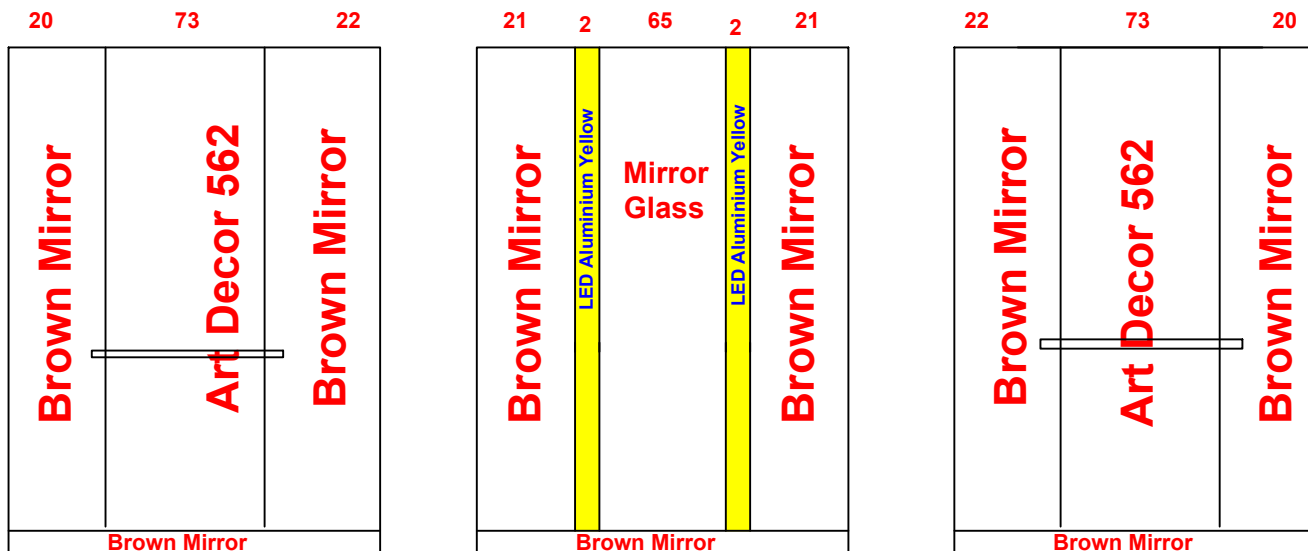

Date		Contract No.	
14/09/2025			
Company		Customer	
Dream		Al Mahdeya 1	
دريم		المهدية 1	
Pit	Over Hight	Motor Type	
		Alberto sasi 450	
Guide Rails			
Italy		China	
Notes			

- 1-
- 2-
- 3-
- 4-
- 5-

Options				Stainless Steel				Steel				 <p>Brown Mirror</p>
Handrail	OK	LED						1.5 mm	3 mm	2 mm	G 1 mm	
Photocell	NO	OK						Marbel				
Wood								Request		Done		
5 mm		Colour	PVC					Type	مثل العينه			
12 mm								Size	114.5x 114.5			
18 mm												