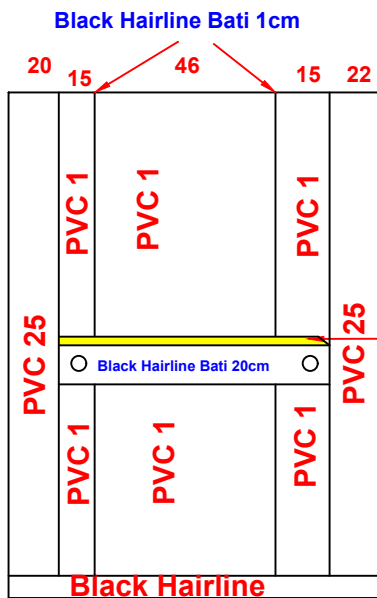

Date 07/09/2025		Contract No.
Company Al Raqi مصعد الراقي		Customer Al Rayaam الريان
Pit 100	Over Hight 400	Motor Type Gearless 450
Guide Rails		
Italy		China

Notes		
1-	Big Balancing	
2-		
3-		
4-		
5-		

Options				Stainless Steel				Steel				
Handrail	KO	LED						1.5 mm	3 mm	2 mm	G 1 mm	
Photocell	NO	KO						Marbel				
Wood								Request		Done		
5 mm		Colour	PVC					Type	كريم مافيل اسباني			
12 mm			25					Size	109.5 * 119.5			
18 mm			1									