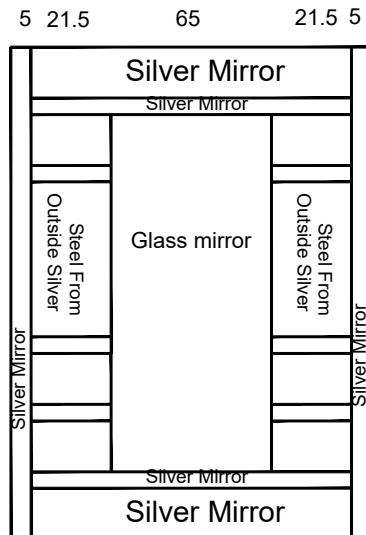

Options				Stainless Steel		Steel			
Handrail	NO	LED		1.5 mm	3 mm	2 mm	G 1 mm		
Photocell	NO	NO		Marbel					
Wood				Request		Done			
5 mm		Colour	PVC	Type	جرانيت يارا				
12 mm				Size	138.5x 121.5				
18 mm								Silver Mirror	