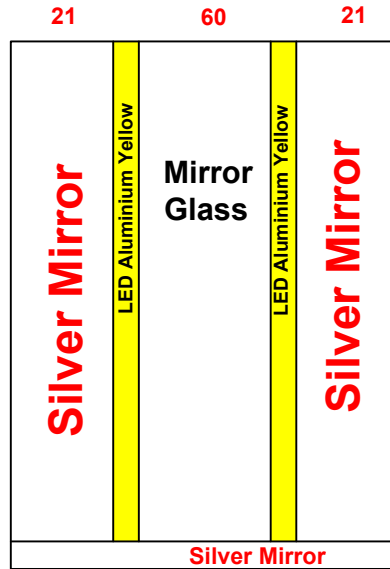

Date 21/9/2025		Contract No.
Company Delta		Customer Abd- Allah Alfawaz دلتا
Pit	Over Hight	Motor Type

Guide Rails	
Italy	China

Notes	
1-	
2-	
3-	
4-	
5-	

Options			Stainless Steel		Steel			
Handrail	NO	LED			1.5 mm	3 mm	2 mm	G 1 mm
Photocell	NO	Ok						
Wood					Marble			
5 mm	Colour	PVC			Request		Done	
12 mm					Type	الرخام غير واضح بالفيديو		
18 mm					Size	109.5x 109.5		

Silver Mirror

LED Aluminium Yellow

Painted Wood

LED Aluminium Yellow

Silver Mirror