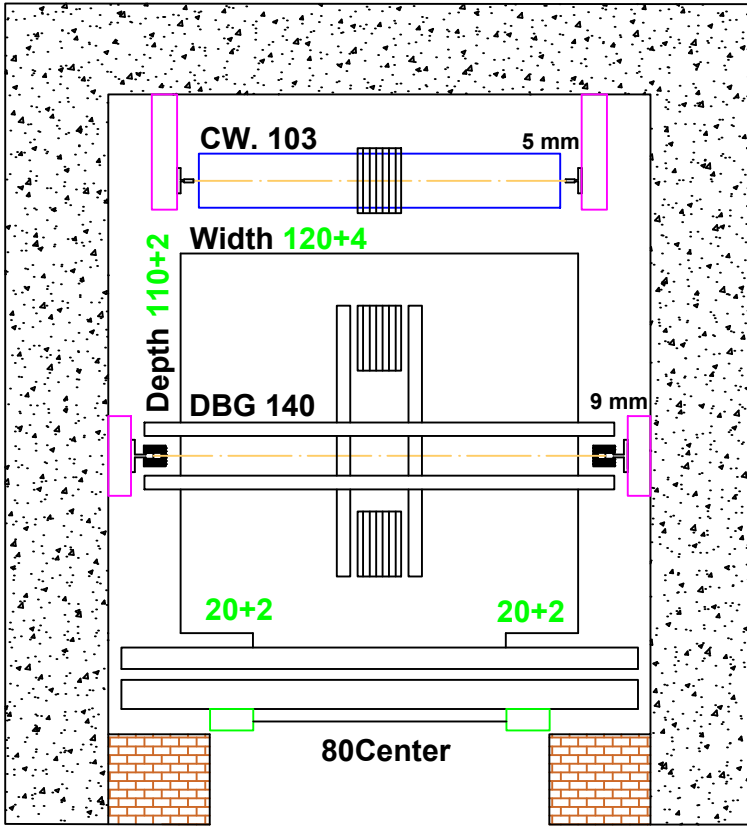

Date		Contract No.
25/09/2025		25090079
Company		Customer
Abjal		Waqaf Ali Al Hamad وقف علي الحمد
Pit	Over Hight	Motor Type
		MONA 450

Guide Rails	
Italy	China
	OK

Notes
1-
2-
3-
4-
5-

5	100	7
Silver Mirror	KSE 107-Silver	Silver Mirror
	Silver Mirror	
	KSE 107-Silver	
	Silver Mirror	
	KSE 107-Silver	
	Silver Mirror	
	KSE 107-Silver	
	Silver Mirror	
	KSE 107-Silver	

Options		Stainless Steel	Steel				<p>Mirror Silver</p>
Handrail	NO LED		1.5 mm	3 mm	2 mm	G 1 mm	
Photocell	Ok NO		Marbel				
Wood			Request		Done		
5 mm	Colour	PVC	Type	اميرادور اسباني غامق			
12 mm			Size	111.5x 123.5			
18 mm							