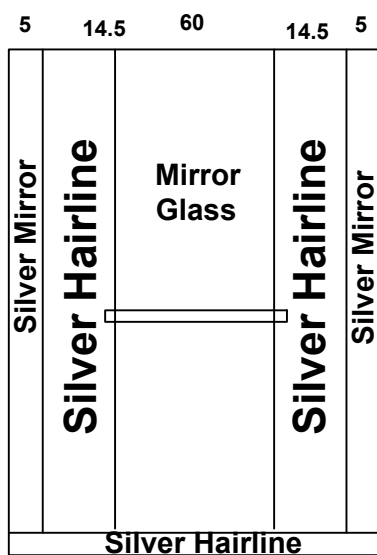

Date 29/09/2025		Contract No.
Company Shift Palace شفت پلاس		Customer Hemam Comp1 . شرکت همم 1
Pit 100	Over Hight 400	Motor Type
Guide Rails		
Italy		China

- Notes**
- 1-
 - 2-
 - 3-
 - 4-
 - 5-

Options				Stainless Steel				Steel				 <p>Silver Mirror</p>
Handrail	OK	LED						1.5 mm	3 mm	2 mm	G 1 mm	
Photocell	NO	NO						Marbel				
Wood								Request		Done		
5 mm		Colour	PVC					Type	جرانيت يارا			
12 mm								Size	84.5 * 102.5			
18 mm												