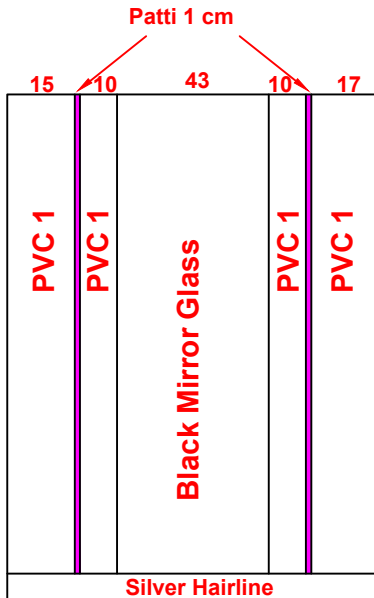

Date		Contract No.
01/10/2025		
Company		Customer
Meta ميثا		Abd AlRahman AlAbdAllatif عبدالرحمن العبد اللطيف
Pit	Over Hight	Motor Type
		Gearless 450 kg

**Guide Rails**

**Notes**

- 1- Flat Shoes 9mm
- 2- All Pulley 18 cm
- 3-
- 4-
- 5-

Options		Stainless Steel		Steel			
Handrail	NO LED			1.5 mm	3 mm	2 mm	G 1 mm
Photocell	NO OK			Request			
Wood							
5 mm		Colour	PVC	<p>Mirror Black Steel</p>			
12 mm							
18 mm							
				Type	أبيض معرق		
				Size	127.5x94.5		
				<p>PVC 1</p>			