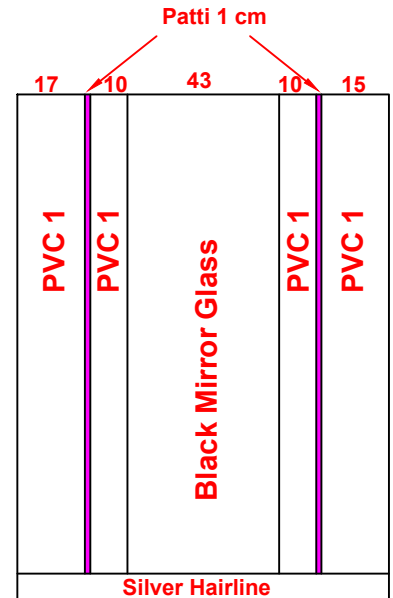

Date		Contract No.
01/10/2025		
Company		Customer
Meta ميثا		Abd AlRahman AlAbdAllatif عبدالرحمن العبد اللطيف
Pit	Over Hight	Motor Type
		Gearless 450 kg

**Guide Rails**

**Notes**

- 1- Flat Shoes 9mm
- 2- All Pulley 18 cm
- 3-
- 4-
- 5-

Options		Stainless Steel		Steel			
Handrail	NO LED			1.5 mm	3 mm	2 mm	G 1 mm
Photocell	NO OK			Request			
Wood							
5 mm		Colour	PVC	<p>Mirror Black Steel</p>			
12 mm							
18 mm							
				Type	أبيض معرق		
				Size	127.5x94.5		
				<p>PVC 1</p>			