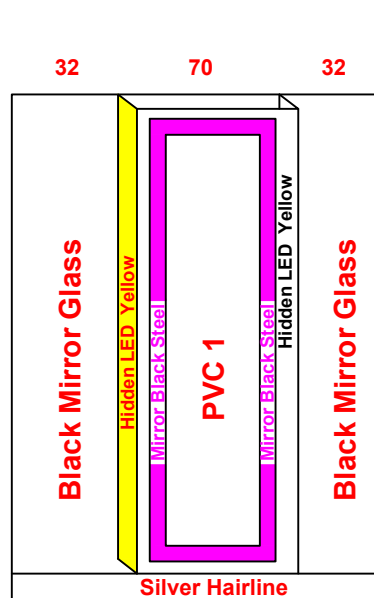

Date		Contract No.
01/10/2025		
Company		Customer
Meta ميثا		Abd AlRahman AlAbdAllatif عبدالرحمن العبد اللطيف
Pit	Over Hight	Motor Type
		Gearless 450 kg

**Guide Rails**

**Notes**

- 1- Flat Shoes 9mm
- 2- All Pulley 18 cm
- 3-
- 4-
- 5-

Options		Stainless Steel		Steel			
Handrail	NO LED			1.5 mm	3 mm	2 mm	G 1 mm
Photocell	NO OK			Request			
Wood							
5 mm		Colour	PVC	<p>Mirror Black Steel</p>			
12 mm							
18 mm							
				Type	أبيض معرق		
				Size	127.5x94.5		
				<p>PVC 1</p>			