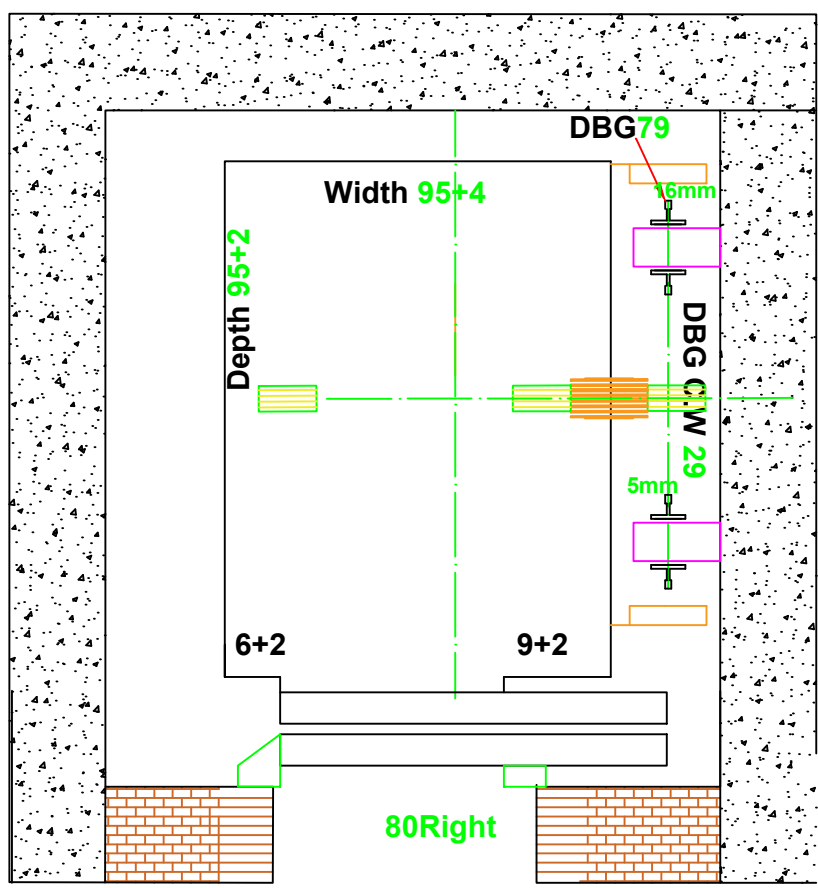

Date		Contract No.
10/10/2025		25070062
Company		Customer
Abjal الأجل		Torfah Al Mandeel طرفه المديبل
Pit	Over Hight	Motor Type
120	420	GEM 450

Guide Rails	
Italy	China
	OK

Notes
1-
2-
3-
4-
5-

Options				Stainless Steel				Steel				<p>Gold Mirror</p>
Handrail	Ok	LED		1.5 mm	3 mm	2 mm	G 1 mm					
Photocell	Ok	Ok		Marbel								
Wood				Request		Done						
5 mm		Colour	PVC	Type	داينو رويال							
12 mm				Size	96.5 * 98.5							