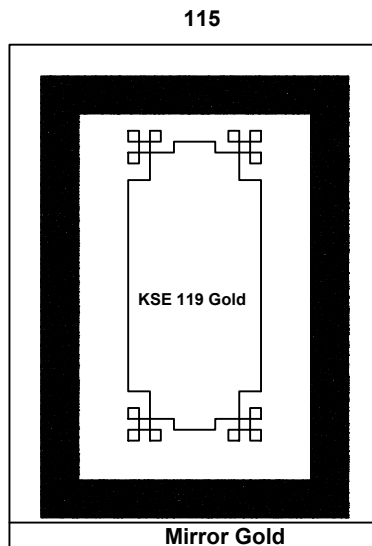

Date 29/09/2025		Contract No.
Company Shift Palace شفت پلاس		Customer Abo Salman 1 ابو سلمان 1
Pit 120	Over Hight 400	Motor Type 450 Kg
Guide Rails		
Italy		China

Notes		
1-		
2-		
3-		
4-		
5-		

Options				Stainless Steel		Steel			
Handrail	OK	LED		1.5 mm	3 mm	2 mm	G 1 mm		
Photocell	NO	OK		Marbel					
Wood									
5 mm		Colour	PVC	Type	کريم مارفيل			 Mirror Gold	
12 mm				Size	102.5 x 84.5				
18 mm									