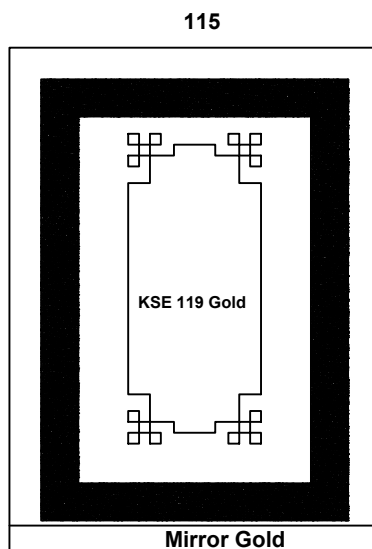

Date 29/09/2025		Contract No.
Company Shift Palace شفت پلاس		Customer Abo Salman 2 ابو سلمان
Pit 120	Over Hight 400	Motor Type 450 Kg
Guide Rails		
Italy		China

Notes		
1-		
2-		
3-		
4-		
5-		

Options				Stainless Steel				Steel				 Mirror Gold
Handrail	OK	LED						1.5 mm	3 mm	2 mm	G 1 mm	
Photocell	NO	OK						Marbel				
Wood												
5 mm		Colour	PVC					Size 102.5 x 84.5				
12 mm												
18 mm												