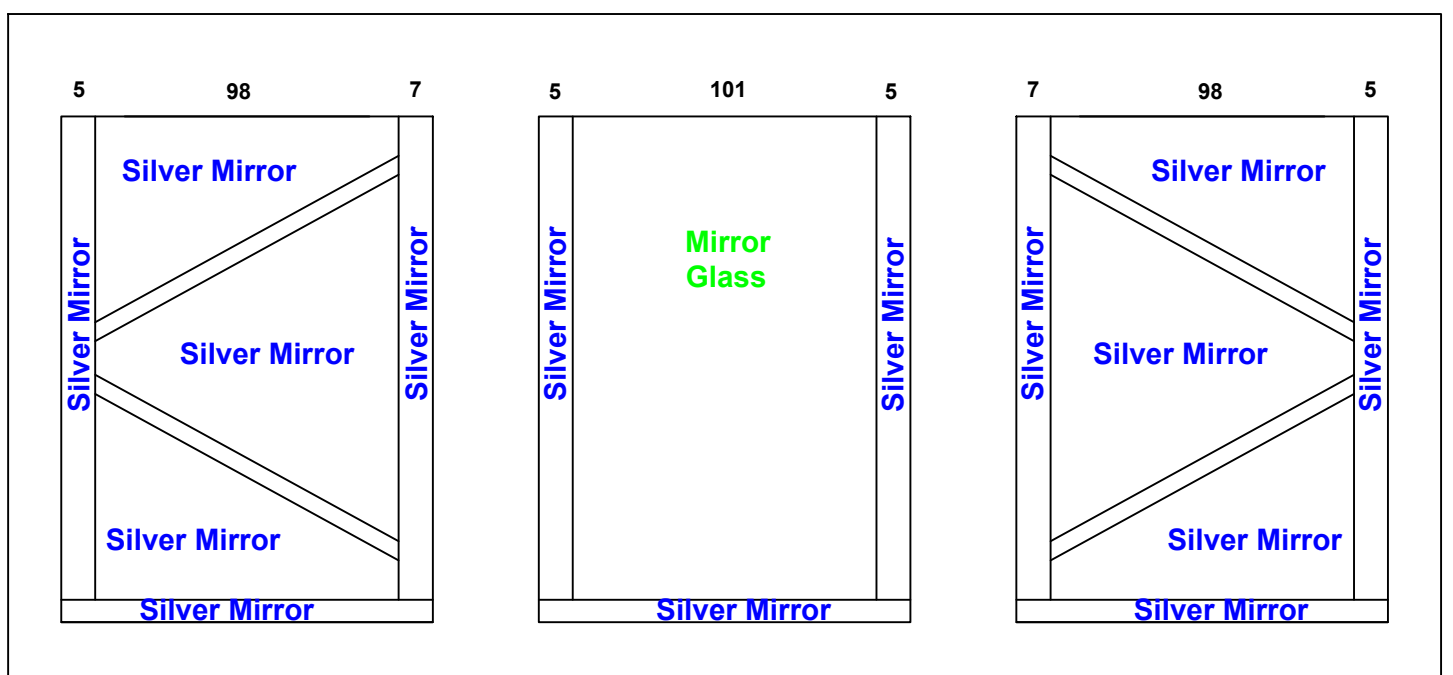

Date		Contract No.
09/10/2025		
Company		Customer
Shift Palace شفت پلاس		Kaal Comp1 . شرکت کال 1
Pit	Over Hight	Motor Type
100	400	Gearless 450
Guide Rails		
Italy		China

Notes		
1- Big Balancing 45cm		
2-		
3-		
4-		
5-		

Options				Stainless Steel		Steel			
Handrail	NO	LED		1.5 mm	3 mm	2 mm	G 1 mm		
Photocell	NO	OK							
Wood				Marbel					
5 mm		Colour	PVC	Request		Done			
12 mm				Type	کریم مافیل صناعی				
18 mm				Size	114.5 * 109.5			Silver Mirror	