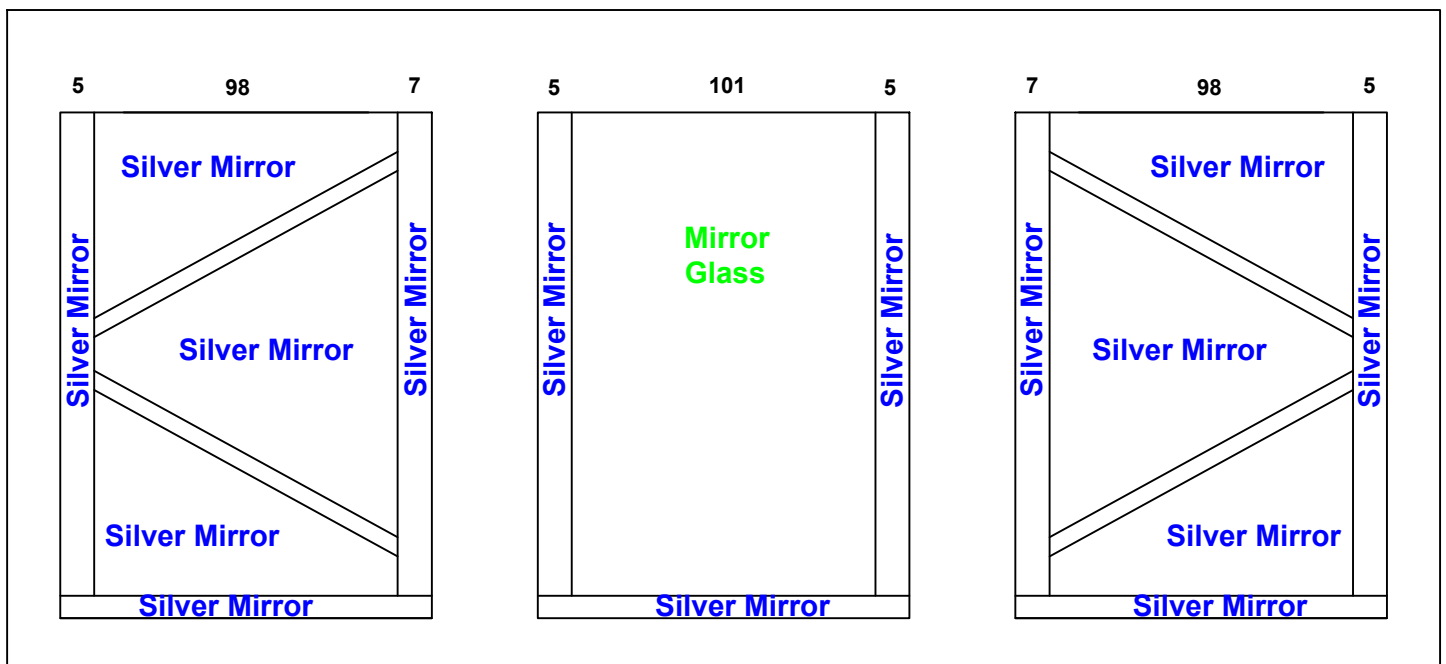

Date		Contract No.
09/10/2025		
Company		Customer
Shift Palace شفت پلاس		Kaal Comp2 . شركة كمال 2
Pit	Over Hight	Motor Type
100	400	Gearless 450
Guide Rails		
Italy		China

- Notes
- 1- **Big Balancing 45cm**
  - 2-
  - 3-
  - 4-
  - 5-

Options				Stainless Steel		Steel			
Handrail	NO	LED		1.5 mm	3 mm	2 mm	G 1 mm		
Photocell	NO	OK		Marbel					
Wood				Request		Done			
5 mm		Colour	PVC	Type	كريم مافيل صناعي				
12 mm				Size	114.5 * 109.5				
18 mm									

Silver Mirror