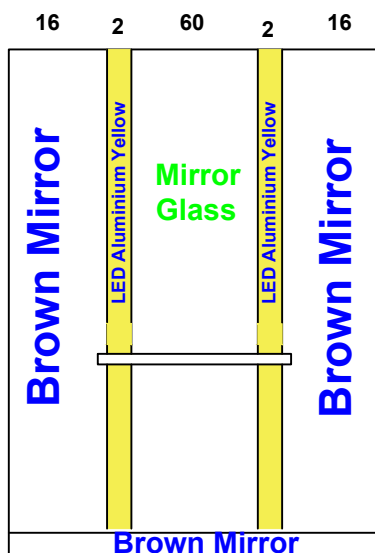

Date 16/10/2025		Contract No.
Company Dream		Customer ابراهيم المفدي Ibrahim Al Mofdi
Pit 100	Over Hight 400	Motor Type GEM 450
Guide Rails		
Italy		China

Notes		
1-	Entrance Later	
2-		
3-		
4-		
5-		

Options				Stainless Steel		Steel			
Handrail	OK	LED		1.5 mm	3 mm	2 mm	G 1 mm		
Photocell	NO	OK		Marbel					
Wood				Request		Done			
5 mm		Colour	PVC	Type	عماني سويق				
12 mm				Size	124.5x 99.5				
18 mm									