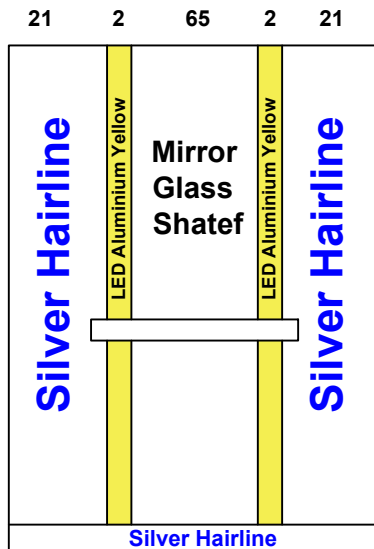

- Notes**
- 1- Emergency Cabin
  - 2-
  - 3-
  - 4-
  - 5-

Options			Stainless Steel		Steel		 <p>Silver Hairline</p>
Handrail	Ok	LED	1.5 mm	3 mm	2 mm	G 1 mm	
Photocell	NO	Ok	<b>Marbel</b>				
<b>Wood</b>			<b>Request</b>		<b>Done</b>		
5 mm		Colour	PVC	Type	چري وود		
12 mm			13	Size	89.5 * 114.5		
18 mm							