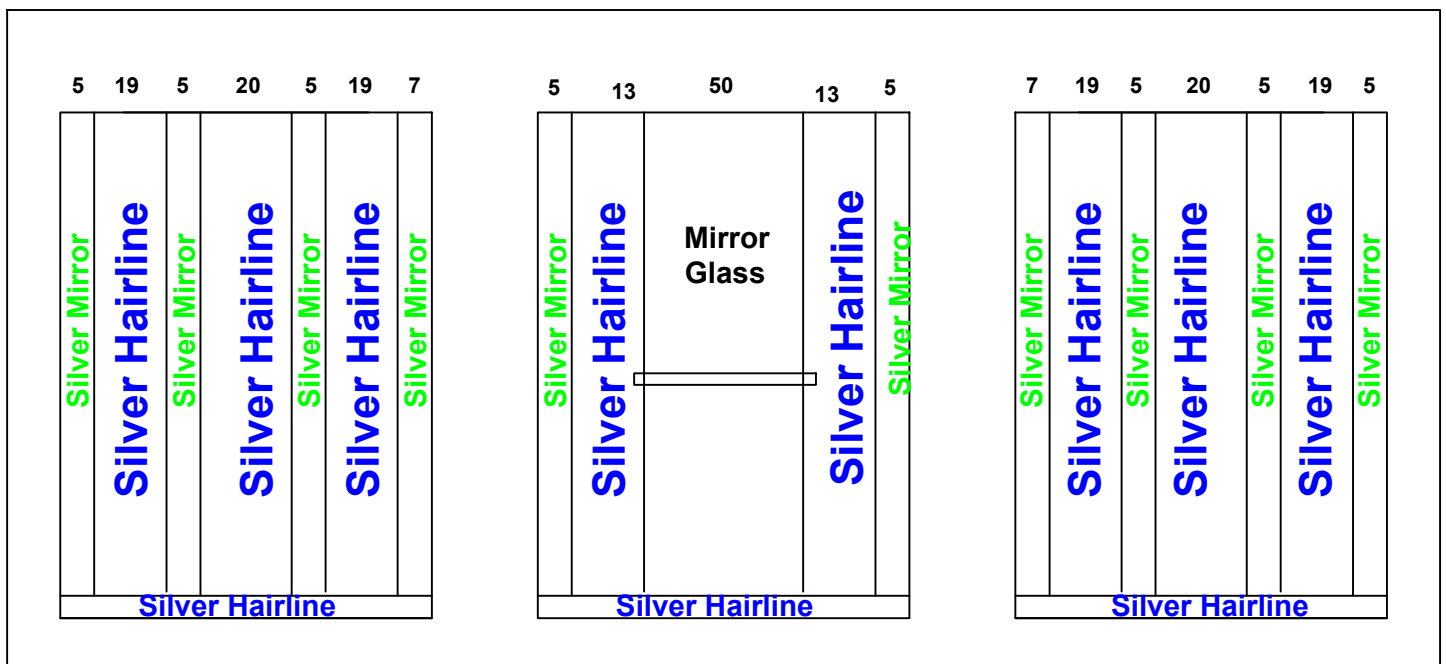

Date 1/11/2025		Contract No.
Company Shift Palace شفت پلاس		Customer Hemam Comp5 . شرکت همم 5
Pit 100	Over Hight 400	Motor Type
Guide Rails		
Italy		China
Notes		
1-		
2-		
3-		
4-		
5-		

Options				Stainless Steel				Steel				 Silver Mirror
Handrail	OK	LED						1.5 mm	3 mm	2 mm	G 1 mm	
Photocell	NO	NO						Marbel				
Wood												
5 mm		Colour	PVC					Size	79.5 * 89.5			
12 mm												
18 mm												