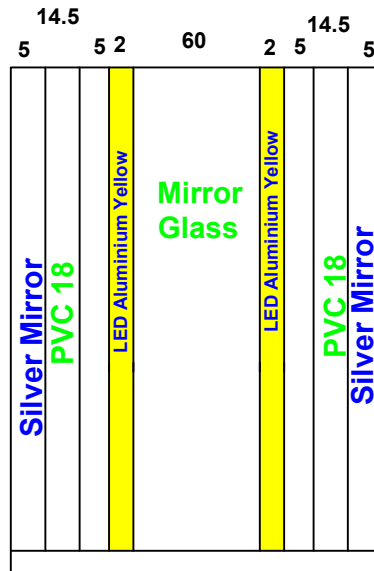

Date 1/11/2025		Contract No.
Company Delta		Customer Al Batel Comp شركة البتل
Pit 100	Over Hight 320	Motor Type GEM 450kg
Guide Rails		
Italy		China

- Notes**
- Cabin Height 215cm
 - Chasis Height 285cm
 - C.W Chasis Height 285cm
 -
 -

Options				Stainless Steel				Steel					
Handrail	NO	LED				1.5 mm	3 mm	2 mm	G 1 mm				
Photocell	NO	OK				Marbel							
Wood						Request		Done					
5 mm		Colour	PVC			Type	روزا ابيض						
12 mm			18			Size	116.5x 99.5						
18 mm													

Silver Mirror