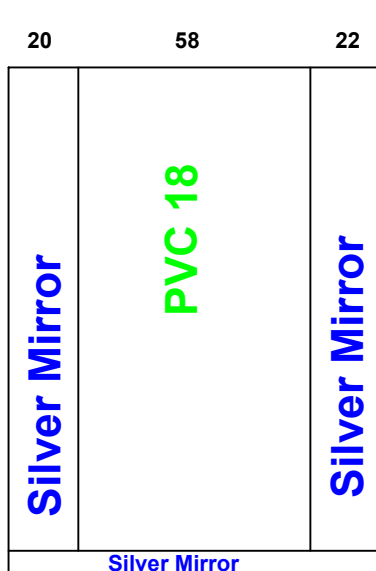

Date 1/11/2025		Contract No.
Company Delta		Customer Al Batel Comp شركة البتل
Pit 100	Over Hight 320	Motor Type GEM 450kg
Guide Rails		
Italy		China

- Notes**
- Cabin Height 215cm
 - Chasis Height 285cm
 - C.W Chasis Height 285cm
 -
 -

Options				Stainless Steel				Steel					
Handrail	NO	LED				1.5 mm	3 mm	2 mm	G 1 mm				
Photocell	NO	OK				Marbel							
Wood						Request		Done					
5 mm		Colour	PVC			Type	روزا ابيض						
12 mm			18			Size	116.5x 99.5						
18 mm													

Silver Mirror