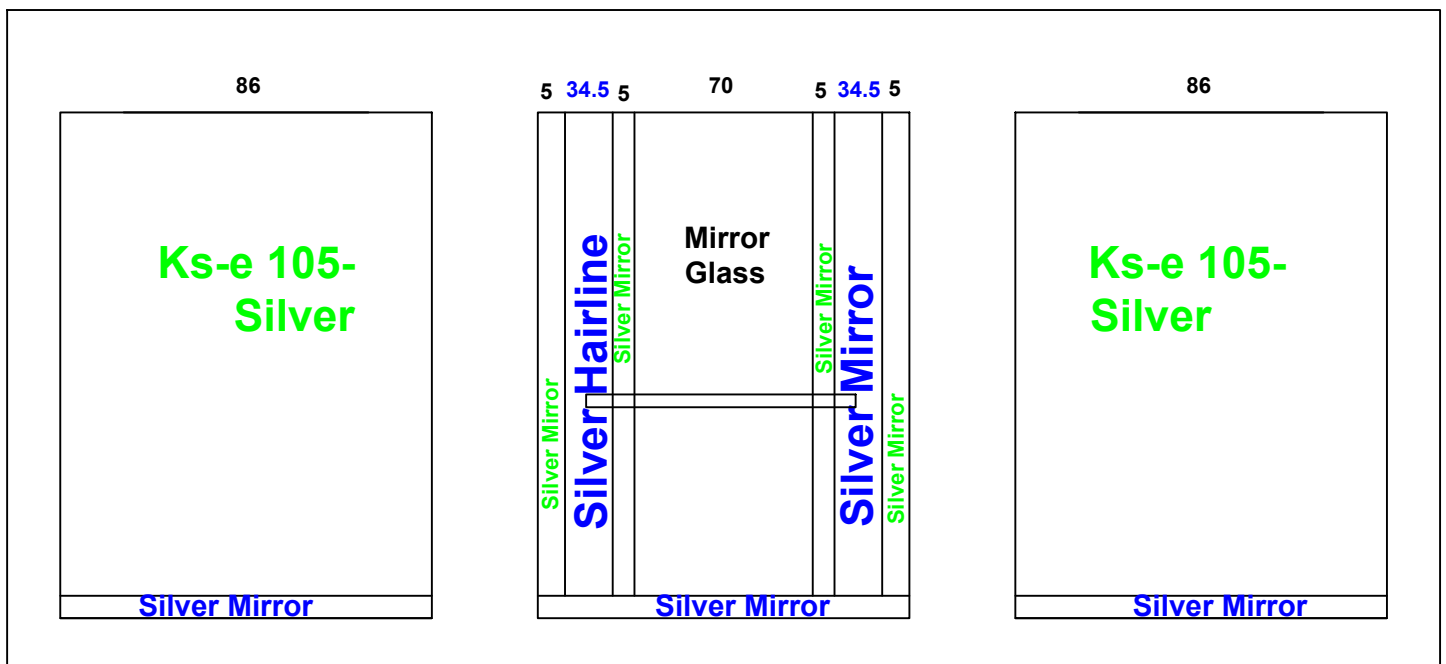

Date		Contract No.
21/10/2025		
Company		Customer
Saraya Najd سرايا نجد		Maintenance تحديث سعد الشبلي
Pit	Over Hight	Motor Type
		2speed 630
Guide Rails		
Italy		China

Notes	
1-	
2-	
3-	
4-	
5-	

Options				Stainless Steel		Steel			
Handrail	OK	LED		1.5 mm	3 mm	2 mm	G 1 mm	 Silver Mirror	
Photocell	NO	NO		Marbel					
Wood				Request		Done			
5 mm		Colour	PVC	Type	روزا ابيض				
12 mm				Size	85.5 * 168.5				
18 mm									