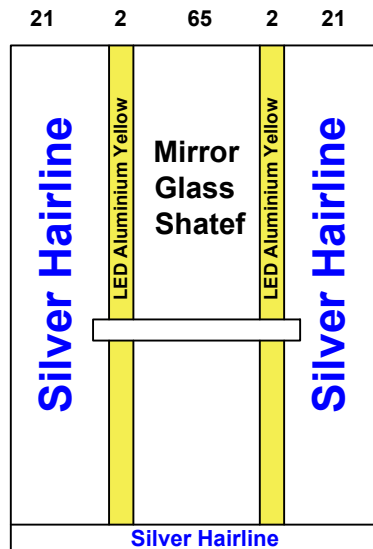

Date 05/11/2025		Contract No.
Company Obal اوبال		Customer Al Metawea 2 المطوع 2
Pit	Over Hight	Motor Type Gearless 450KG
Guide Rails		
Italy		China

Notes		
1-		
2-		
3-		
4-		
5-		

Options				Stainless Steel				Steel				 Silver Hairline
Handrail	Ok	LED						1.5 mm	3 mm	2 mm	G 1 mm	
Photocell	NO	Ok						Marbel				
Wood								Request		Done		
5 mm		Colour	PVC					Type	كريم مارفيل صناعي			
12 mm		833						Size	89.5 * 114.5			
18 mm												