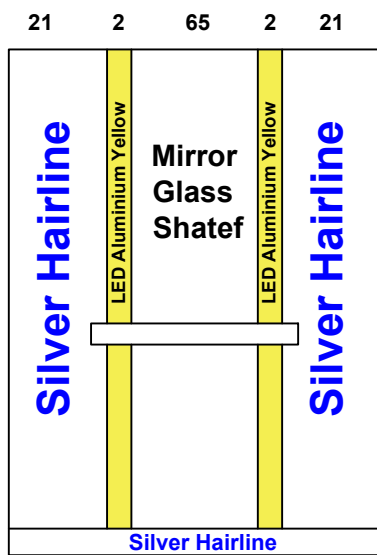

Date		Contract No.
05/11/2025		
Company		Customer
Obal		Al Metawea 5
اوبال		المطوع 5
Pit	Over Hight	Motor Type
		Gearless 450KG
Guide Rails		
Italy		China

Notes		
1-		
2-		
3-		
4-		
5-		

Options			Stainless Steel		Steel				<p>Silver Hairline</p>
Handrail	Ok	LED			1.5 mm	3 mm	2 mm	G 1 mm	
Photocell	NO	Ok			Marbel				
Wood					Request		Done		
5 mm		Colour	PVC		Type	كريم مارفيل صناعي			
12 mm		833			Size	89.5 * 114.5			
18 mm									