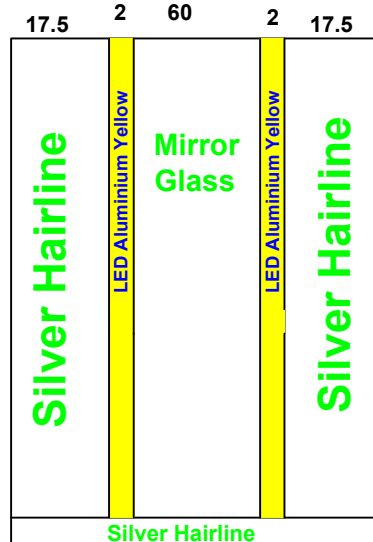

<b>Notes</b>		
1-		
2-		
3-		
4-		
5-		

Options				Stainless Steel		Steel			
Handrail	NO	LED		1.5 mm	3 mm	2 mm	G 1 mm		
Photocell	NO	OK		<b>Marbel</b>					
<b>Wood</b>				Request		Done			
5 mm		Colour	PVC	Type	كريم مافيل اسپاني				
12 mm		sedco		Size	102.5 * 109.5				
18 mm		828							

Diagram of a lift shaft with dimensions 17.5, 2, 60, 2, 17.5 and labels Silver Hairline, LED Aluminium Yellow.