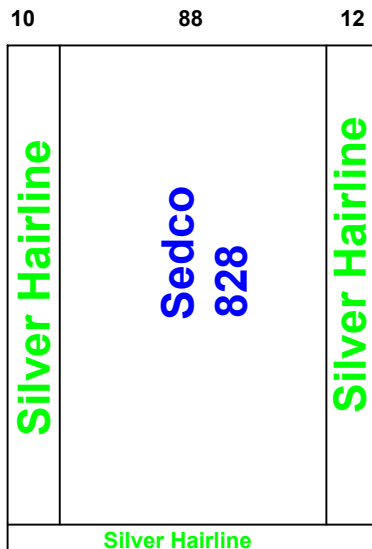

<b>Notes</b>		
1-		
2-		
3-		
4-		
5-		

Options				Stainless Steel		Steel			
Handrail	NO	LED		1.5 mm	3 mm	2 mm	G 1 mm		
Photocell	NO	OK		<b>Marbel</b>					
<b>Wood</b>				Request		Done			
5 mm		Colour	PVC	Type	كريم مافيل اسپاني				
12 mm		sedco		Size	102.5 * 109.5				
18 mm		828							

Diagram of a lift shaft with dimensions 17.5, 2, 60, 2, 17.5 and labels Silver Hairline, LED Aluminium Yellow.