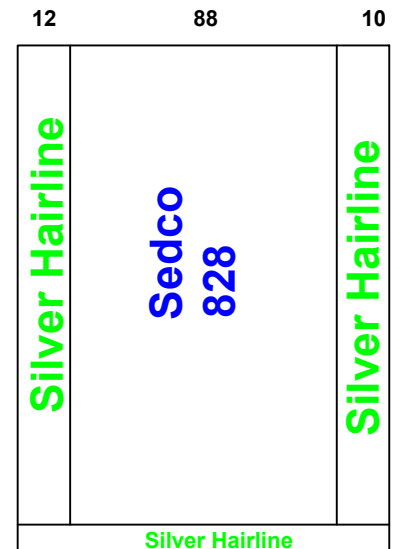

<b>Date</b> 09/11/2025		<b>Contract No.</b>
<b>Company</b> Shift Palace شفت پلاس		<b>Customer</b> Abo Ayed 1 ابو عايش 1
<b>Pit</b> 100	<b>Over Hight</b> 400	<b>Motor Type</b> Gearless 450
<b>Guide Rails</b>		
Italy		China

<b>Notes</b>		
1-		
2-		
3-		
4-		
5-		

Options				Stainless Steel		Steel			
Handrail	NO	LED		1.5 mm	3 mm	2 mm	G 1 mm		
Photocell	NO	OK		<b>Marbel</b>					
<b>Wood</b>				Request		Done			
5 mm		Colour	PVC	Type	كريم مافيل اسپاني				
12 mm		sedco		Size	102.5 * 109.5				
18 mm		828							

Diagram of a lift shaft with dimensions 17.5, 2, 60, 2, 17.5 and labels Silver Hairline, LED Aluminium Yellow.