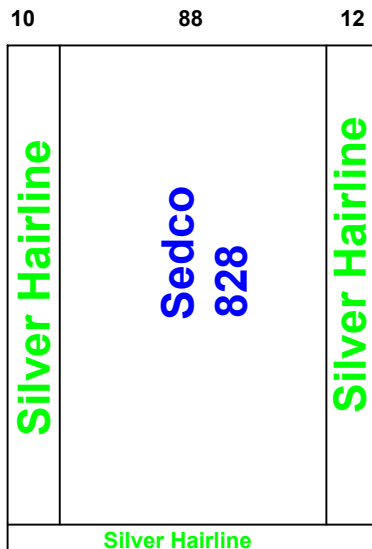

Date 09/11/2025		Contract No.
Company Shift Palace شفت پلاس		Customer Abo Ayed 4 ابو عايش 4
Pit 100	Over Hight 400	Motor Type Gearless 450
Guide Rails		
Italy		China

Notes		
1-		
2-		
3-		
4-		
5-		

Options				Stainless Steel		Steel				
Handrail	NO	LED		1.5 mm	3 mm	2 mm	G 1 mm			
Photocell	NO	OK		Marbel						
Wood				Request		Done				
5 mm		Colour	PVC	Type	كريم مافيل اسپاني					
12 mm		sedco		Size	102.5 * 109.5					
18 mm		828						Silver Hairline		