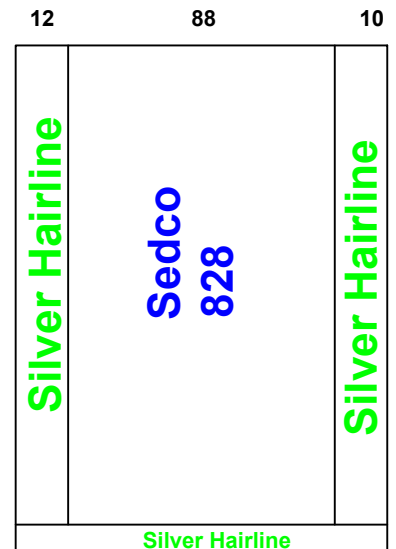

Date 09/11/2025		Contract No.
Company Shift Palace شفت پلاس		Customer Abo Ayed 4 ابو عايش 4
Pit 100	Over Hight 400	Motor Type Gearless 450
Guide Rails		
Italy		China

Notes		
1-		
2-		
3-		
4-		
5-		

Options				Stainless Steel		Steel				
Handrail	NO	LED		1.5 mm	3 mm	2 mm	G 1 mm			
Photocell	NO	OK		Marbel						
Wood				Request		Done				
5 mm		Colour	PVC	Type	كريم مافيل اسپاني					
12 mm		sedco		Size	102.5 * 109.5					
18 mm		828						Silver Hairline		