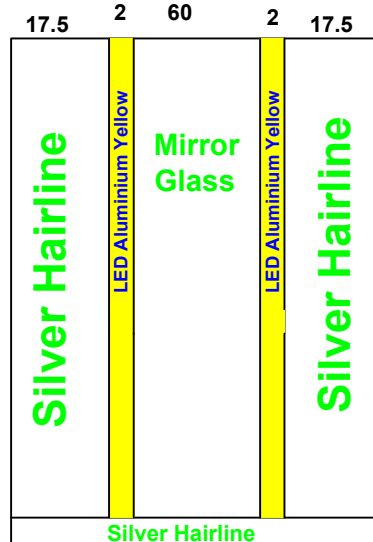

Date 09/11/2025		Contract No.
Company Shift Palace شفت پلاس		Customer Abo Ayed 4 ابو عايش 4
Pit 100	Over Hight 400	Motor Type Gearless 450
Guide Rails		
Italy		China

Notes		
1-		
2-		
3-		
4-		
5-		

Options				Stainless Steel		Steel				
Handrail	NO	LED		1.5 mm	3 mm	2 mm	G 1 mm			
Photocell	NO	OK		Marbel						
Wood				Request		Done				
5 mm		Colour	PVC	Type	كريم مافيل اسپاني					
12 mm		sedco		Size	102.5 * 109.5					
18 mm		828						Silver Hairline		