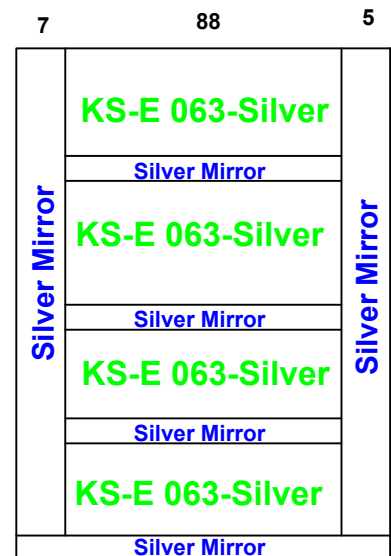

Date		Contract No.
13/11/2025		
Company		Customer
Meta ميثا		Nawaf Al Harbi نواف الحربي
Pit	Over Hight	Motor Type
		2 speed or 3VF 450

Guide Rails	
Italy	China

Notes
1-
2-
3-
4-
5-

Options				Stainless Steel				Steel				 Silver Mirror
Handrail	OK	LED		1.5 mm	3 mm	2 mm	G 1 mm					
Photocell	NO	NO						Marbel				
Wood								Request		Done		
5 mm		Colour	PVC					Type	تندرا جري			
12 mm								Size	133.5x 99.5			
18 mm												