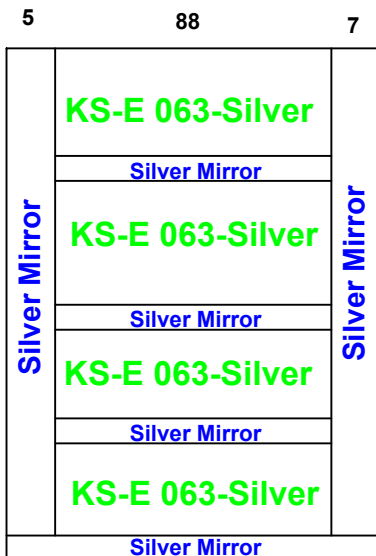

Date		Contract No.
13/11/2025		
Company		Customer
Meta ميثا		Nawaf Al Harbi نواف الحربي
Pit	Over Hight	Motor Type
		2 speed or 3VF 450

Guide Rails	
Italy	China

Notes
1-
2-
3-
4-
5-

Options				Stainless Steel				Steel				 Silver Mirror
Handrail	OK	LED		1.5 mm	3 mm	2 mm	G 1 mm					
Photocell	NO	NO						Marbel				
Wood								Request		Done		
5 mm		Colour	PVC					Type	تندرا جري			
12 mm								Size	133.5x 99.5			
18 mm												