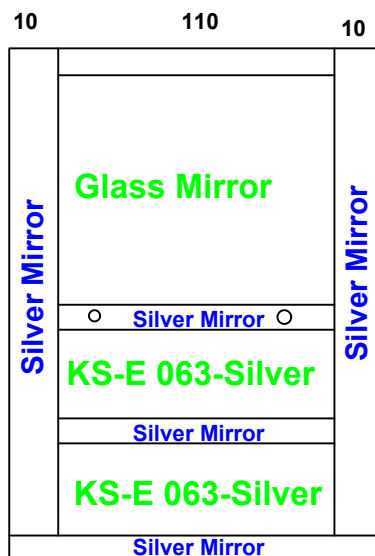

Date		Contract No.
13/11/2025		
Company		Customer
Meta ميثا		Nawaf Al Harbi نواف الحربي
Pit	Over Hight	Motor Type
		2 speed or 3VF 450

Guide Rails	
Italy	China

Notes
1-
2-
3-
4-
5-

Options				Stainless Steel				Steel				 Silver Mirror
Handrail	OK	LED		1.5 mm	3 mm	2 mm	G 1 mm					
Photocell	NO	NO						Marbel				
Wood								Request		Done		
5 mm		Colour	PVC					Type	تندرا جري			
12 mm								Size	133.5x 99.5			
18 mm												