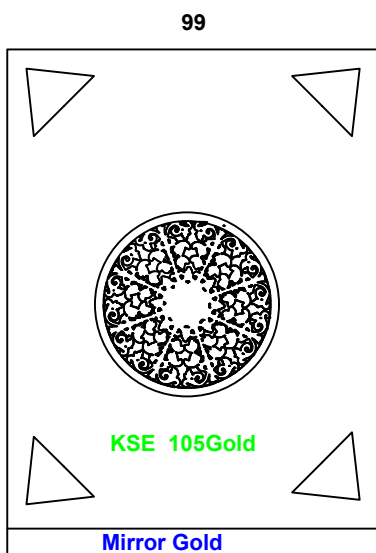

Options				Stainless Steel		Steel				 <p>Mirror Gold</p>
Handrail	OK	LED		1.5 mm	3 mm	2 mm	G 1 mm			
Photocell	NO	NO		Marbel						
Wood				Request		Done				
5 mm		Colour	PVC	Type	اميرادور اسباني غامق					
12 mm				Size	91.5x 100.5					
18 mm										