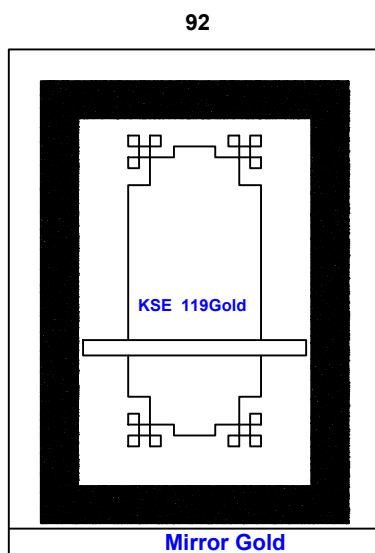

Options				Stainless Steel		Steel				 <p>Mirror Gold</p>
Handrail	OK	LED		1.5 mm	3 mm	2 mm	G 1 mm			
Photocell	NO	NO		Marbel						
Wood				Request		Done				
5 mm		Colour	PVC	Type	اميرادور اسباني غامق					
12 mm				Size	91.5x 100.5					
18 mm										