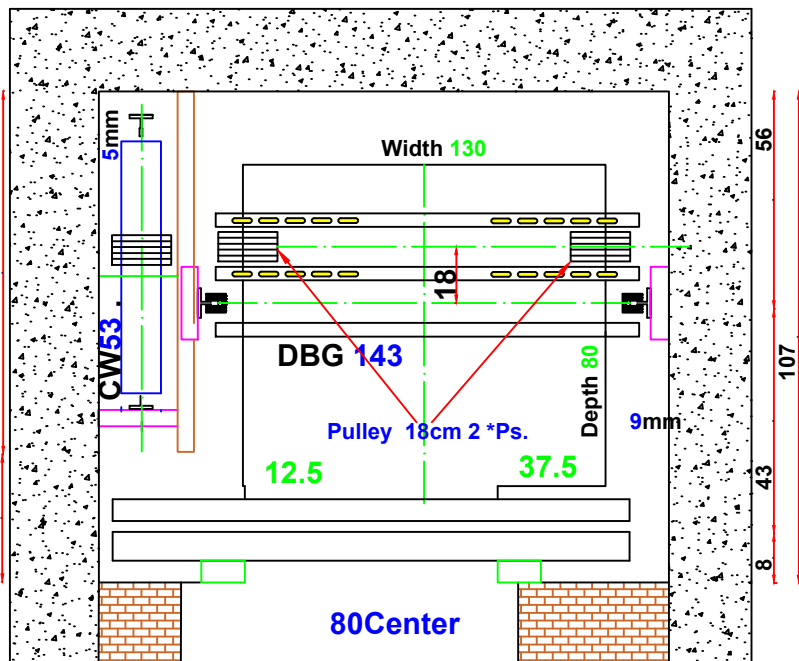

190

8

Date 08/11/2025		Contract No.
Company Wafa وفا		Customer Osama اسامه
Pit 50	Over Hight 315	Motor Type 450 kg
Guide Rails		
Italy		China

Notes

- 1- guide rail Flat shoes 9mm
- 2- Cabin Height 215cm
- 3- Chasis 265cm
- 4- Chasis C.W With Pully 265cm
- 5- Pulley C.W 16cm
- 6- Pulley Carfram 18cm
- 7- C.W Thickness 15Outside to Outside

Options				Stainless Steel		Steel			
Handrail	OK	LED		1.5 mm	3 mm	2 mm	G 1 mm		
Photocell	NO	OK		Marbel					
Wood				Request		Done			
5 mm		Colour	PVC	Type	موغلا ابيض				
12 mm				Size	129.5x 84.5				
18 mm									