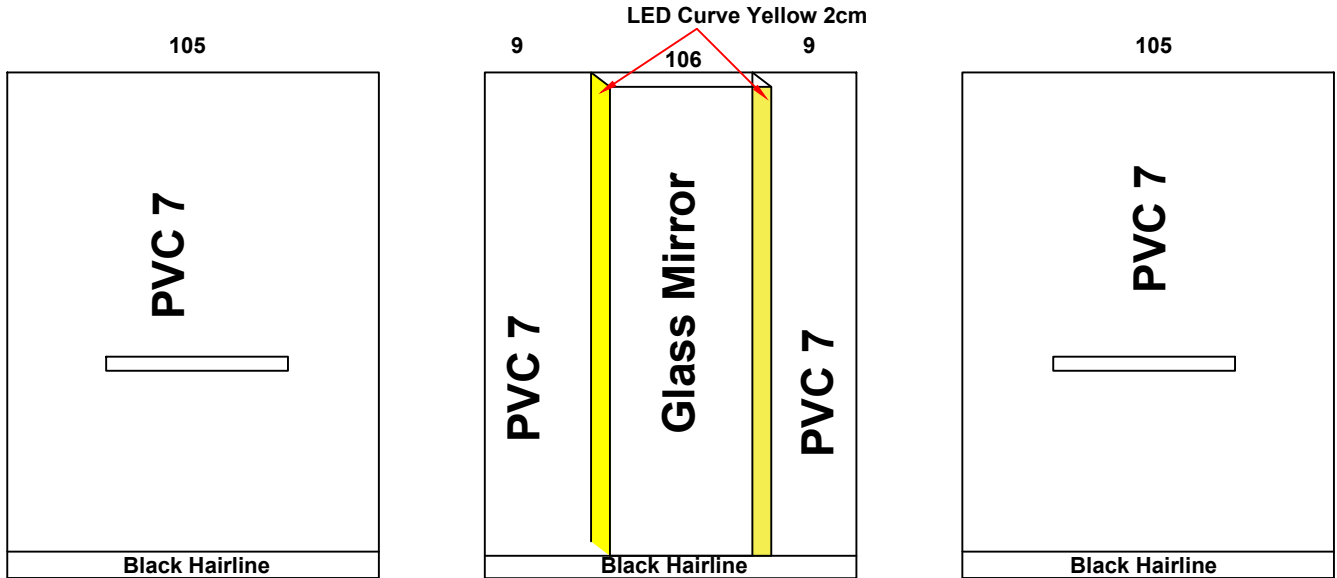

80
60

Date 24/11/2025		Contract No.
Company Kayan كيان		Customer Al Jabealah الجبيله
Pit	Over Hight	Motor Type
Guide Rails		
Italy		China

- Notes**
- 1-
 - 2-
 - 3-
 - 4-
 - 5-

Options			Stainless Steel	Steel				<p>LED Curve Yellow</p> <p>Black Hairline</p>
Handrail	2	LED		1.5 mm	3 mm	2 mm	G 1 mm	
Photocell	NO	Ok Curve		Marbel				
Wood				Request		Done		
		Colour	PVC	Type	اسود معرق ابيض			
12 mm			7	Size	104.5x 119.5			