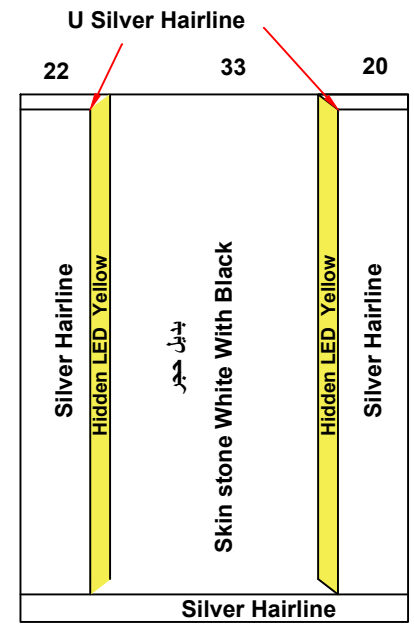

Date		Contract No.
09/11/2025		
Company		Customer
Kayan		Safa 1
كیان		مشروع الصفا 1
Pit	Over Hight	Motor Type
		Gearless 450

Guide Rails	
Italy	China

- Notes**
- 1-
 - 2-
 - 3-
 - 4-
 - 5-

53
41

Only 5mm between Mirror And Marble

The Last 20cm use water Proof Wood Back of Mirror

Options				Stainless Steel				Steel				<p>Silver Hairline</p>
Handrail	No	LED						1.5 mm	3 mm	2 mm	G 1 mm	
Photocell		OK						Marble				
Wood								Request		Done		
5 mm		Colour	PVC					Type	ابيض صناعي سادہ			
12 mm								Size	69.5x 104.5			
18 mm												