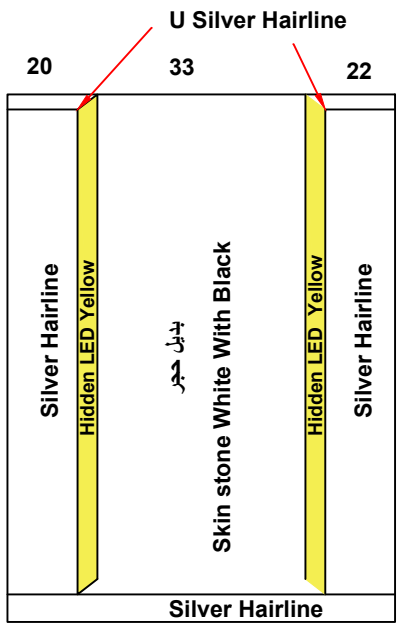

Date		Contract No.
09/11/2025		
Company		Customer
Kayan		Safa 1
كیان		مشروع الصفا 1
Pit	Over Hight	Motor Type
		Gearless 450

Guide Rails	
Italy	China

- Notes**
- 1-
 - 2-
 - 3-
 - 4-
 - 5-

53
41

Only 5mm between Mirror And Marble

The Last 20cm use water Proof Wood Back of Mirror

Options				Stainless Steel				Steel				<p>Silver Hairline</p>
Handrail	No	LED						1.5 mm	3 mm	2 mm	G 1 mm	
Photocell		OK						Marble				
Wood								Request		Done		
5 mm		Colour	PVC					Type	ابيض صناعي سادہ			
12 mm								Size	69.5x 104.5			
18 mm												