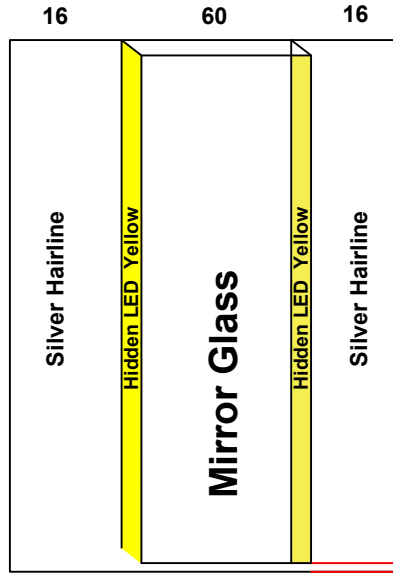

58
51

Date 09/11/2025		Contract No.
Company Kayan كیان		Customer Safa 2 مشروع الصفا 2
Pit	Over Hight	Motor Type 450
Guide Rails		
Italy		China

Notes		
1-		
2-		
3-		
4-		
5-		

Only 5mm between Mirror And Marble

The Last 20cm use water Proof Wood Back of Mirror

Options				Stainless Steel				Steel				
Handrail	No	LED						1.5 mm	3 mm	2 mm	G 1 mm	
Photocell		OK										
Wood												
5 mm		Colour	PVC									
12 mm												
18 mm												Silver Hairline