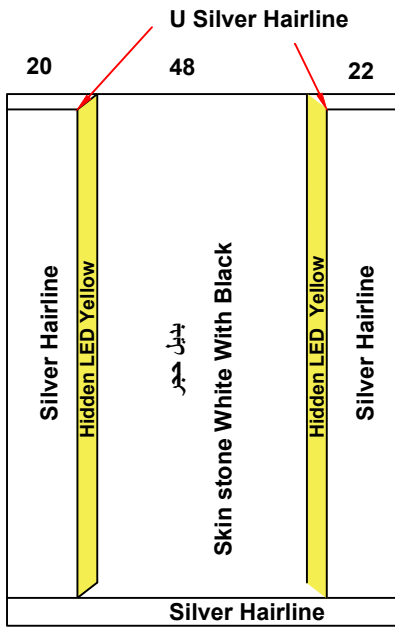

58
51

Date 09/11/2025		Contract No.
Company Kayan كیان		Customer Safa 2 مشروع الصفا 2
Pit	Over Hight	Motor Type 450
Guide Rails		
Italy		China

Notes		
1-		
2-		
3-		
4-		
5-		

Only 5mm between Mirror And Marble

The Last 20cm use water Proof Wood Back of Mirror

Options				Stainless Steel				Steel				
Handrail	No	LED						1.5 mm	3 mm	2 mm	G 1 mm	
Photocell		OK										
Wood												
5 mm		Colour	PVC									
12 mm												
18 mm												Silver Hairline