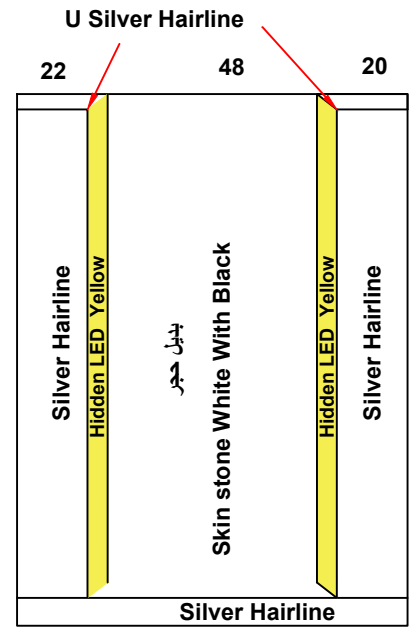

58
51

Date 09/11/2025		Contract No.
Company Kayan كیان		Customer Safa 2 مشروع الصفا 2
Pit	Over Hight	Motor Type 450
Guide Rails		
Italy		China

Notes		
1-		
2-		
3-		
4-		
5-		

Only 5mm between Mirror And Marble

The Last 20cm use water Proof Wood Back of Mirror

Options				Stainless Steel				Steel				
Handrail	No	LED						1.5 mm	3 mm	2 mm	G 1 mm	
Photocell		OK										
Wood												
5 mm		Colour	PVC									
12 mm												
18 mm												Silver Hairline