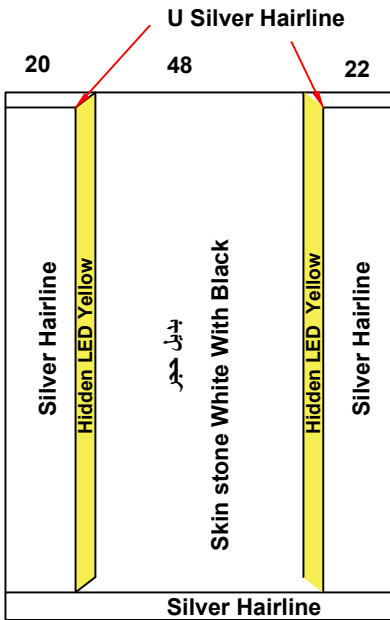

Date		Contract No.
09/11/2025		
Company		Customer
Kayan		Safa 3
كیان		مشروع الصفا 3
Pit	Over Hight	Motor Type
		450

Guide Rails	
Italy	China

- Notes**
- 1-
 - 2-
 - 3-
 - 4-
 - 5-

Only 5mm between Mirror And Marble

The Last 20cm use water Proof Wood Back of Mirror

Options				Stainless Steel		Steel			
Handrail	No	LED		1.5 mm	3 mm	2 mm	G 1 mm		
Photocell		OK							
Wood				Marble					
5 mm		Colour	PVC	Request		Done			
12 mm				Type	ابيض صناعي سادہ				
18 mm				Size	84.5x 99.5				