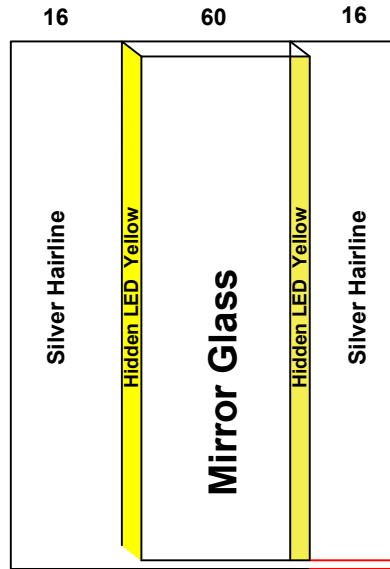

Date		Contract No.
09/11/2025		
Company		Customer
Kayan		Safa 3
كیان		مشروع الصفا 3
Pit	Over Hight	Motor Type
		450

Guide Rails	
Italy	China

- Notes**
- 1-
 - 2-
 - 3-
 - 4-
 - 5-

Only 5mm between Mirror And Marble

The Last 20cm use water Proof Wood Back of Mirror

Options				Stainless Steel		Steel			
Handrail	No	LED		1.5 mm	3 mm	2 mm	G 1 mm		
Photocell		OK							
Wood				Marble					
5 mm		Colour	PVC	Request		Done			
12 mm				Type	ابيض صناعي سادہ				
18 mm				Size	84.5x 99.5				