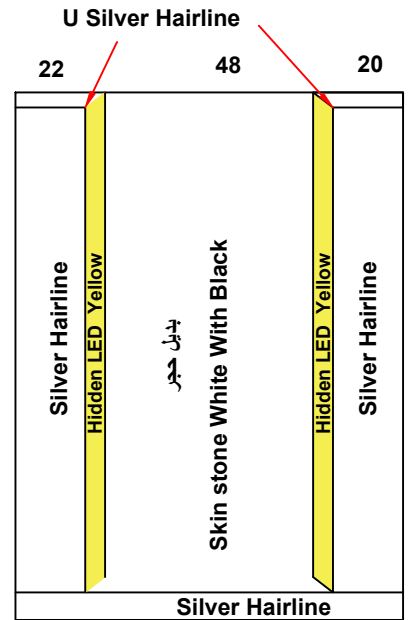

Date		Contract No.
09/11/2025		
Company		Customer
Kayan		Safa 3
كیان		مشروع الصفا 3
Pit	Over Hight	Motor Type
		450

Guide Rails	
Italy	China

- Notes**
- 1-
 - 2-
 - 3-
 - 4-
 - 5-

Only 5mm between Mirror And Marble

The Last 20cm use water Proof Wood Back of Mirror

Options				Stainless Steel		Steel			
Handrail	No	LED		1.5 mm	3 mm	2 mm	G 1 mm		
Photocell		OK							
Wood				Marble					
5 mm		Colour	PVC	Request		Done			
12 mm				Type	ابيض صناعي سادہ				
18 mm				Size	84.5x 99.5				