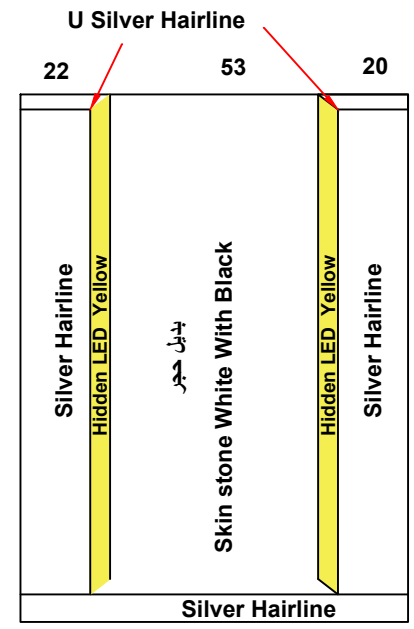

61
54

Date		Contract No.
09/11/2025		
Company		Customer
Kayan کیان		Safa 4 مشروع الصفا 4
Pit	Over Hight	Motor Type
		450

Guide Rails	
Italy	China

- Notes**
- 1-
 - 2-
 - 3-
 - 4-
 - 5-

Only 5mm between Mirror And Marble

The Last 20cm use water Proof Wood Back of Mirror

Options				Stainless Steel		Steel			
Handrail	No	LED		1.5 mm	3 mm	2 mm	G 1 mm	<p>Silver Hairline</p>	
Photocell		OK							
Wood				Marble					
5 mm		Colour	PVC	Request		Done			
12 mm				Type	ابيض صناعي سادہ				
18 mm				Size	89.5x 99.5				