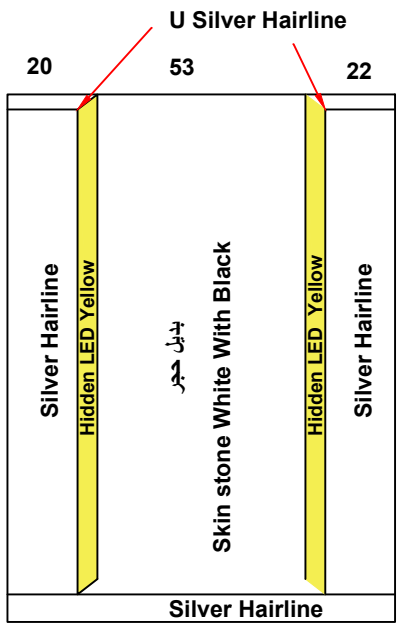

61
54

Date		Contract No.
09/11/2025		
Company		Customer
Kayan کیان		Safa 4 مشروع الصفا 4
Pit	Over Hight	Motor Type
		450

Guide Rails	
Italy	China

- Notes**
- 1-
 - 2-
 - 3-
 - 4-
 - 5-

Only 5mm between Mirror And Marble

The Last 20cm use water Proof Wood Back of Mirror

Options				Stainless Steel		Steel			
Handrail	No	LED		1.5 mm	3 mm	2 mm	G 1 mm	<p>Silver Hairline</p>	
Photocell		OK							
Wood				Marble					
5 mm		Colour	PVC	Request		Done			
12 mm				Type	ابيض صناعي سادہ				
18 mm				Size	89.5x 99.5				