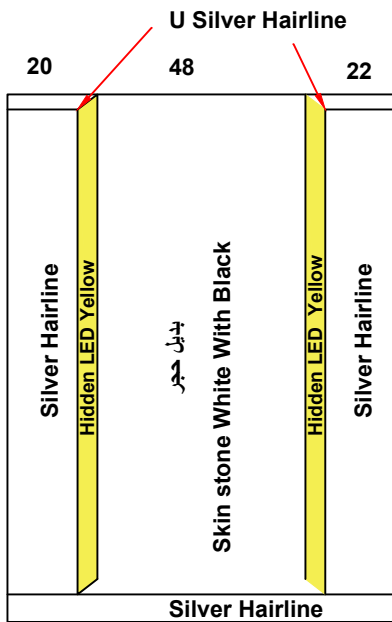

Date		Contract No.
09/11/2025		
Company		Customer
Kayan		Safa 5
كیان		مشروع الصفا 5
Pit	Over Hight	Motor Type
		450

Guide Rails	
Italy	China

- Notes**
- 1-
 - 2-
 - 3-
 - 4-
 - 5-

Only 5mm between Mirror And Marble

The Last 20cm use water Proof Wood Back of Mirror

Options				Stainless Steel				Steel					
Handrail	No	LED						1.5 mm	3 mm	2 mm	G 1 mm		
Photocell		OK											
Wood													
5 mm		Colour	PVC	Request		Done							
12 mm				Type	ابيض صناعي ساده								
18 mm				Size	84.5x 99.5								