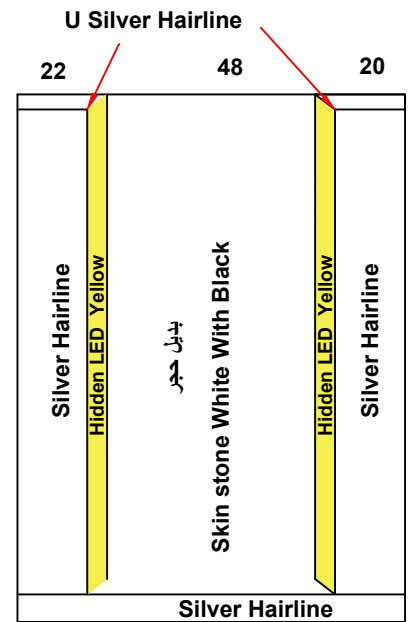

Date		Contract No.
09/11/2025		
Company		Customer
Kayan		Safa 5
كیان		مشروع الصفا 5
Pit	Over Hight	Motor Type
		450

Guide Rails	
Italy	China

- Notes**
- 1-
 - 2-
 - 3-
 - 4-
 - 5-

Only 5mm between Mirror And Marble

The Last 20cm use water Proof Wood Back of Mirror

Options				Stainless Steel				Steel					
Handrail	No	LED						1.5 mm	3 mm	2 mm	G 1 mm		
Photocell		OK											
Wood													
5 mm		Colour	PVC	Request		Done							
12 mm				Type	ابيض صناعي ساده								
18 mm				Size	84.5x 99.5								