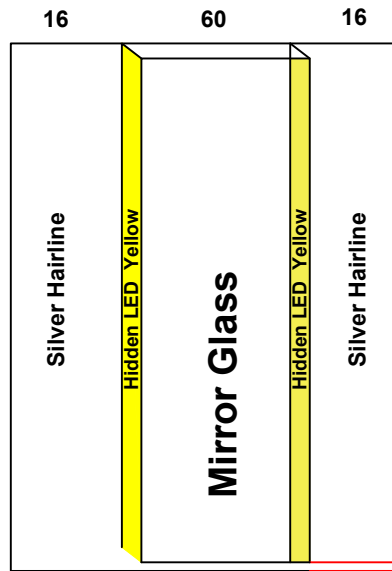

Date		Contract No.
09/11/2025		
Company		Customer
Kayan		Safa 5
كیان		مشروع الصفا 5
Pit	Over Hight	Motor Type
		450

Guide Rails	
Italy	China

- Notes**
- 1-
 - 2-
 - 3-
 - 4-
 - 5-

Only 5mm between Mirror And Marble

The Last 20cm use water Proof Wood Back of Mirror

Options				Stainless Steel				Steel					
Handrail	No	LED						1.5 mm	3 mm	2 mm	G 1 mm		
Photocell		OK											
Wood													
5 mm		Colour	PVC	Request		Done							
12 mm				Type	ابيض صناعي ساده								
18 mm				Size	84.5x 99.5								