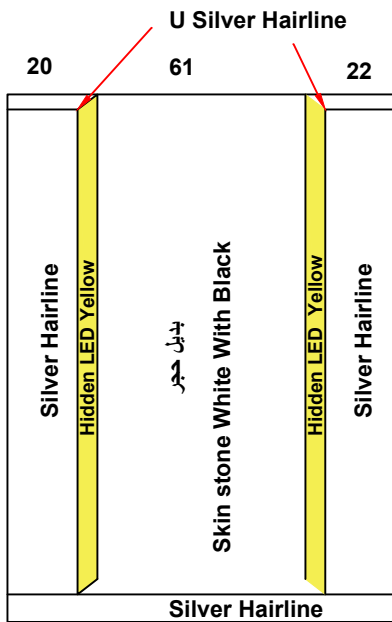

- Notes**
- 1-
  - 2-
  - 3-
  - 4-
  - 5-

Only 5mm between Mirror And Marble

The Last 20cm use water Proof Wood Back of Mirror

Options				Stainless Steel		Steel			
Handrail	No	LED		1.5 mm	3 mm	2 mm	G 1 mm	<p>Silver Hairline</p>	
Photocell		OK							
Wood				Marble					
5 mm		Colour	PVC	Request		Done			
12 mm				Type	ابيض صناعي سادہ				
18 mm				Size	99.5x 99.5				