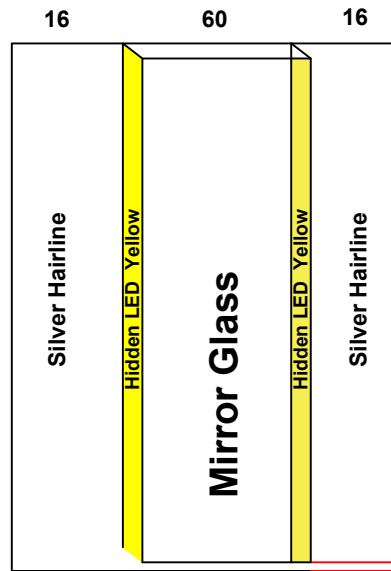

- Notes**
- 1-
  - 2-
  - 3-
  - 4-
  - 5-

Only 5mm between Mirror And Marble

The Last 20cm use water Proof Wood Back of Mirror

Options				Stainless Steel		Steel			
Handrail	No	LED		1.5 mm	3 mm	2 mm	G 1 mm	<p>Silver Hairline</p>	
Photocell		OK							
Wood				Marble					
5 mm		Colour	PVC	Request		Done			
12 mm				Type	ابيض صناعي سادہ				
18 mm				Size	99.5x 99.5				