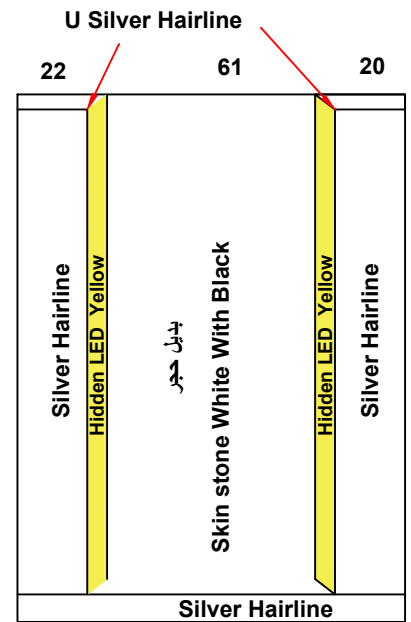

- Notes**
- 1-
  - 2-
  - 3-
  - 4-
  - 5-

Only 5mm between Mirror And Marble

The Last 20cm use water Proof Wood Back of Mirror

Options				Stainless Steel		Steel			
Handrail	No	LED		1.5 mm	3 mm	2 mm	G 1 mm	<p>Silver Hairline</p>	
Photocell		OK							
Wood				Marble					
5 mm		Colour	PVC	Request		Done			
12 mm				Type	ابيض صناعي سادہ				
18 mm				Size	99.5x 99.5				