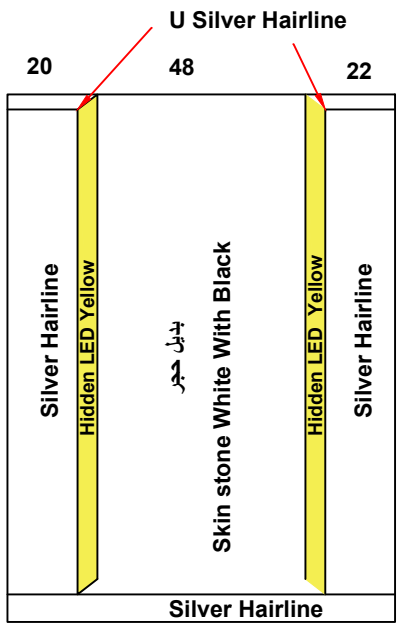

|                    |       |
|--------------------|-------|
| <b>Guide Rails</b> |       |
| Italy              | China |

- Notes**
- 1-
  - 2-
  - 3-
  - 4-
  - 5-

60  
51

Only 5mm between Mirror And Marble

The Last 20cm use water Proof Wood Back of Mirror

| Options   |    |        |     | Stainless Steel |                 | Steel |        |                        |  |
|-----------|----|--------|-----|-----------------|-----------------|-------|--------|------------------------|--|
| Handrail  | No | LED    |     | 1.5 mm          | 3 mm            | 2 mm  | G 1 mm | <p>Silver Hairline</p> |  |
| Photocell |    | OK     |     |                 |                 |       |        |                        |  |
| Wood      |    |        |     | Marble          |                 |       |        |                        |  |
| 5 mm      |    | Colour | PVC | Request         |                 | Done  |        |                        |  |
| 12 mm     |    |        |     | Type            | ابيض صناعي سادہ |       |        |                        |  |
| 18 mm     |    |        |     | Size            | 84.5x 99.5      |       |        |                        |  |