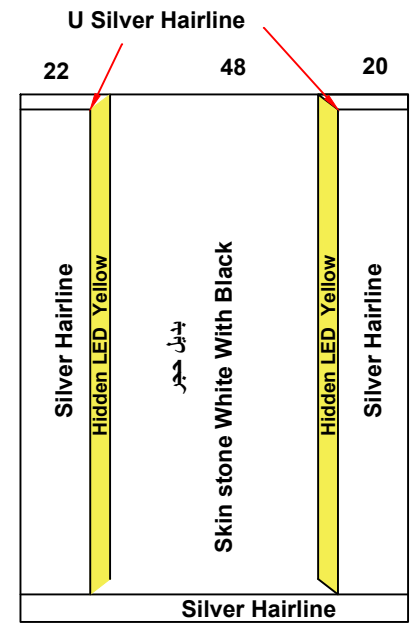

|                    |       |
|--------------------|-------|
| <b>Guide Rails</b> |       |
| Italy              | China |

- Notes**
- 1-
  - 2-
  - 3-
  - 4-
  - 5-

60  
51

Only 5mm between Mirror And Marble

The Last 20cm use water Proof Wood Back of Mirror

| Options   |    |        |     | Stainless Steel |                 | Steel |        |                        |  |
|-----------|----|--------|-----|-----------------|-----------------|-------|--------|------------------------|--|
| Handrail  | No | LED    |     | 1.5 mm          | 3 mm            | 2 mm  | G 1 mm | <p>Silver Hairline</p> |  |
| Photocell |    | OK     |     |                 |                 |       |        |                        |  |
| Wood      |    |        |     | Marble          |                 |       |        |                        |  |
| 5 mm      |    | Colour | PVC | Request         |                 | Done  |        |                        |  |
| 12 mm     |    |        |     | Type            | ابيض صناعي سادہ |       |        |                        |  |
| 18 mm     |    |        |     | Size            | 84.5x 99.5      |       |        |                        |  |