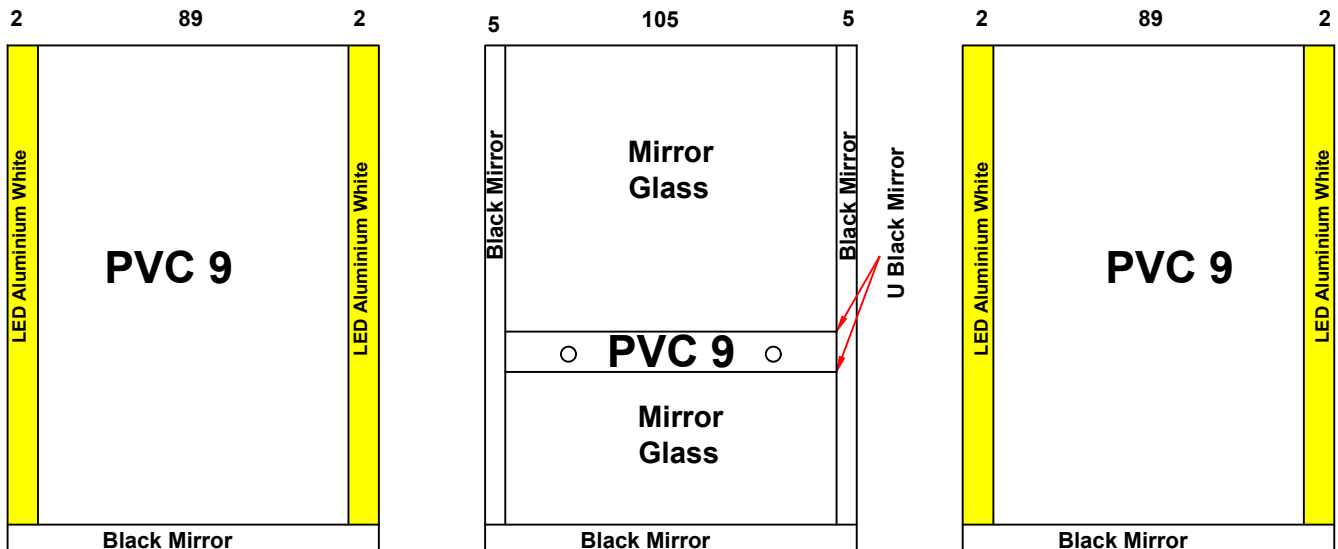

| | | |
|-----------------------|-------------------|-------------------------|
| Date | | Contract No. |
| 30/11/2025 | | |
| Company | | Customer |
| Shift Palace شفت پلاس | | Abo Turkey 2 ابو تركي 2 |
| Pit | Over Hight | Motor Type |
| 120 | 370 | Gearless 450 |
| Guide Rails | | |
| Italy | | China |

| | |
|--------------|---------------------------|
| Notes | |
| 1- | Entarncce Silver Hairline |
| 2- | |
| 3- | |
| 4- | |
| 5- | |

Entarncce Silver Hairline

| | | | | | | | | | | | | |
|----------------|----|--------|----------|------------------------|--|----------------|---------------------|--------------|--------|--|--|--|
| Options | | | | Stainless Steel | | | | Steel | | | |  <p>Tube Light White</p> <p>Silver Hairline</p> |
| Handrail | OK | LED | | | | 1.5 mm | 3 mm | 2 mm | G 1 mm | | | |
| Photocell | NO | OK | | | | Marbel | | | | | | |
| Wood | | | | | | Request | | Done | | | | |
| 5 mm | | Colour | PVC | | | Type | استسواريه صناعي | | | | | |
| 12 mm | | | 9 | | | Size | 94.5 * 114.5 | | | | | |