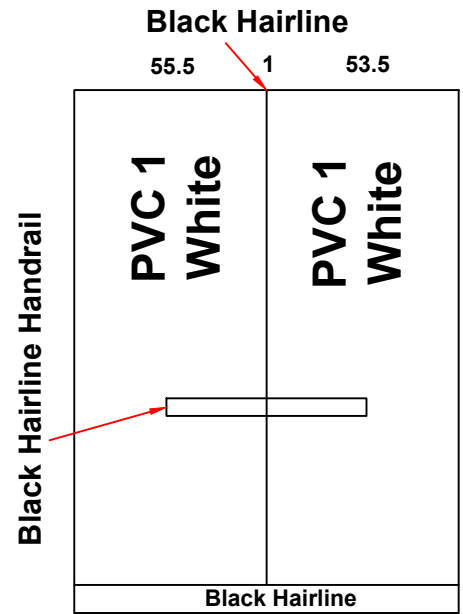

Date 30/11/2025		Contract No.
Company Al Lameea اللميع		Customer Nayef نايف
Pit	Over Hight	Motor Type Gearless 450Kg

Guide Rails		

Notes
1-
2-
3-
4-
5-

Options				Stainless Steel				Steel				 PVC 1 White
Handrail	2	LED		1.5 mm	3 mm	2 mm	G 1 mm	1.5 mm	3 mm	2 mm	G 1 mm	
Photocell	NO	OK		Marbel								
Wood				Request				Done				
5 mm		Colour	PVC	Type	اسود صناعي معرق ابيض							
12 mm			1	Size	119.5x 109.5							
18 mm												