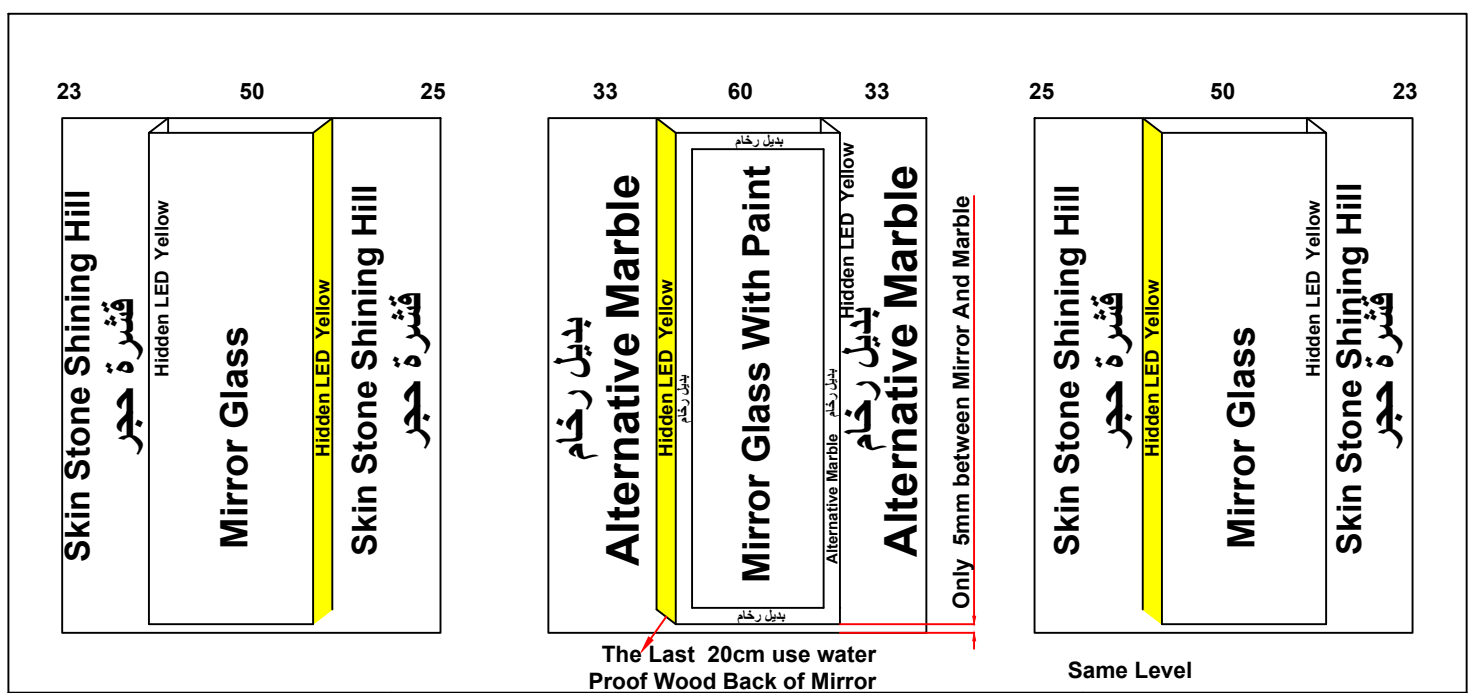

Date		Contract No.
04/12/2025		
Company		Customer
Shift Palace شفت بلاس		Al Bayan 2 البيان 2
Pit	Over Hight	Motor Type
120	420	Gealess 450

Guide Rails	
Italy	China

Notes
1-
2-
3-
4-
5-

Options				Stainless Steel				Steel				<p>Gold Mirror</p>
Handrail	No	LED		1.5 mm	3 mm	2 mm	G 1 mm	Marble				
Photocell	No	Ok		Request								
Wood								Type				
5 mm		Colour	PVC	كريم مافيل اسپاني								
12 mm												
18 mm												