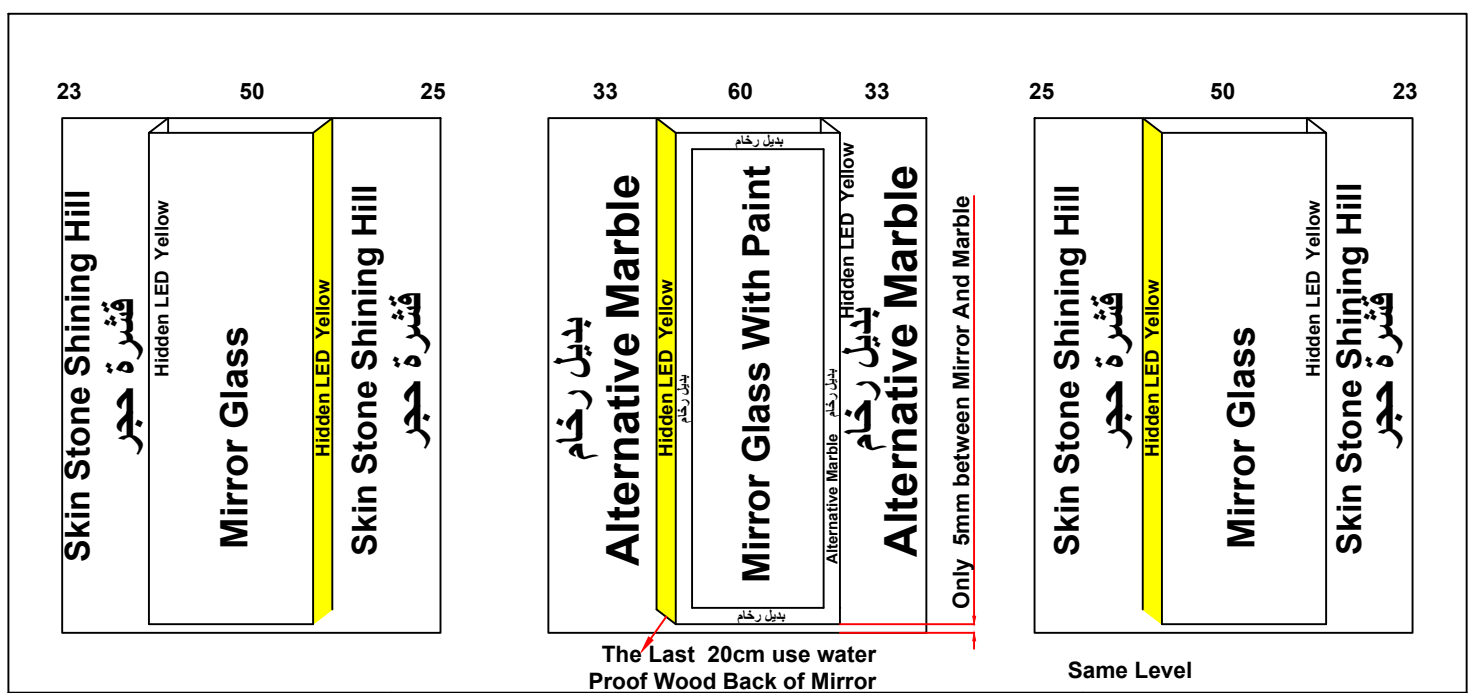

Date		Contract No.
04/12/2025		
Company		Customer
Shift Palace شفت بلاس		Al Bayan 5 البيان 5
Pit	Over Hight	Motor Type
120	420	Gealess 450

Guide Rails	
Italy	China

Notes
1-
2-
3-
4-
5-

Options				Stainless Steel				Steel				 Gold Mirror				
Handrail	No	LED						1.5 mm	3 mm	2 mm	G 1 mm					
Photocell	No	Ok						Marble					Request Done			
Wood																
5 mm		Colour	PVC					Size 119.5 * 97.5								
12 mm																
18 mm																