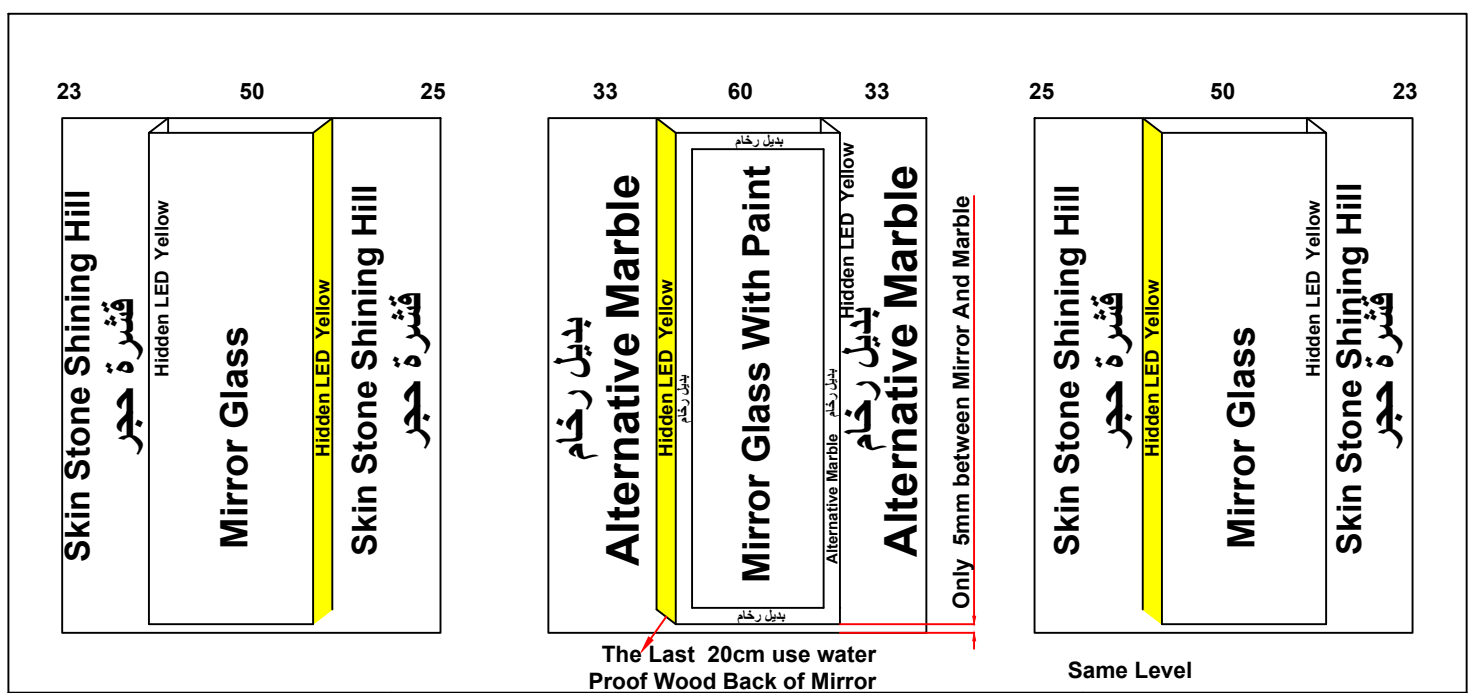

Date		Contract No.
04/12/2025		
Company		Customer
Shift Palace شفت بلاس		Al Bayan 6 البيان 6
Pit	Over Hight	Motor Type
120	420	Gealess 450

Guide Rails	
Italy	China

Notes
1-
2-
3-
4-
5-

Options				Stainless Steel				Steel				 Gold Mirror
Handrail	No	LED						Marble Request Done				
Photocell	No	Ok										
Wood								Type كريم مافيل اسباني Size 119.5 * 97.5				
5 mm		Colour	PVC									
12 mm												
18 mm												