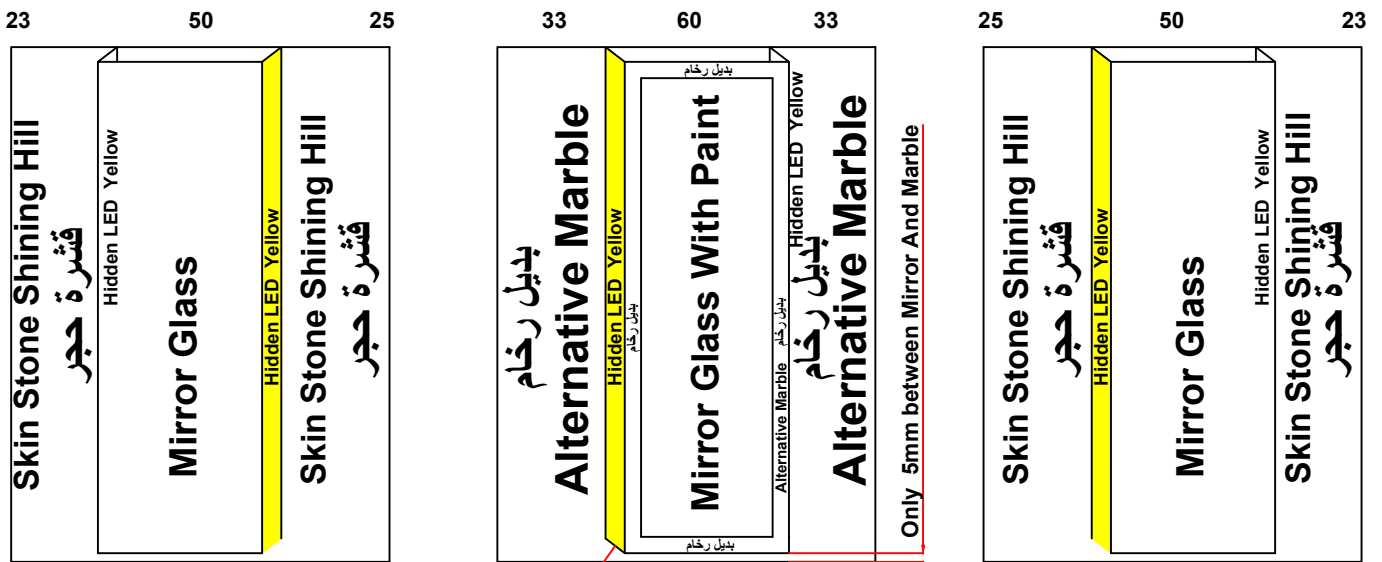

Date		Contract No.
04/12/2025		
Company		Customer
Shift Palace شفت بلاس		Al Bayan 7 البيان 7
Pit	Over Hight	Motor Type
120	420	Gealess 450

Guide Rails	
Italy	China

Notes
1-
2-
3-
4-
5-

The Last 20cm use water Proof Wood Back of Mirror

Same Level

Options				Stainless Steel				Steel				 Gold Mirror
Handrail	No	LED						1.5 mm	3 mm	2 mm	G 1 mm	
Photocell	No	Ok						Marble				
Wood								Request		Done		
5 mm		Colour	PVC					Type	كريم مافيل اسباني			
12 mm								Size	119.5 * 97.5			
18 mm												