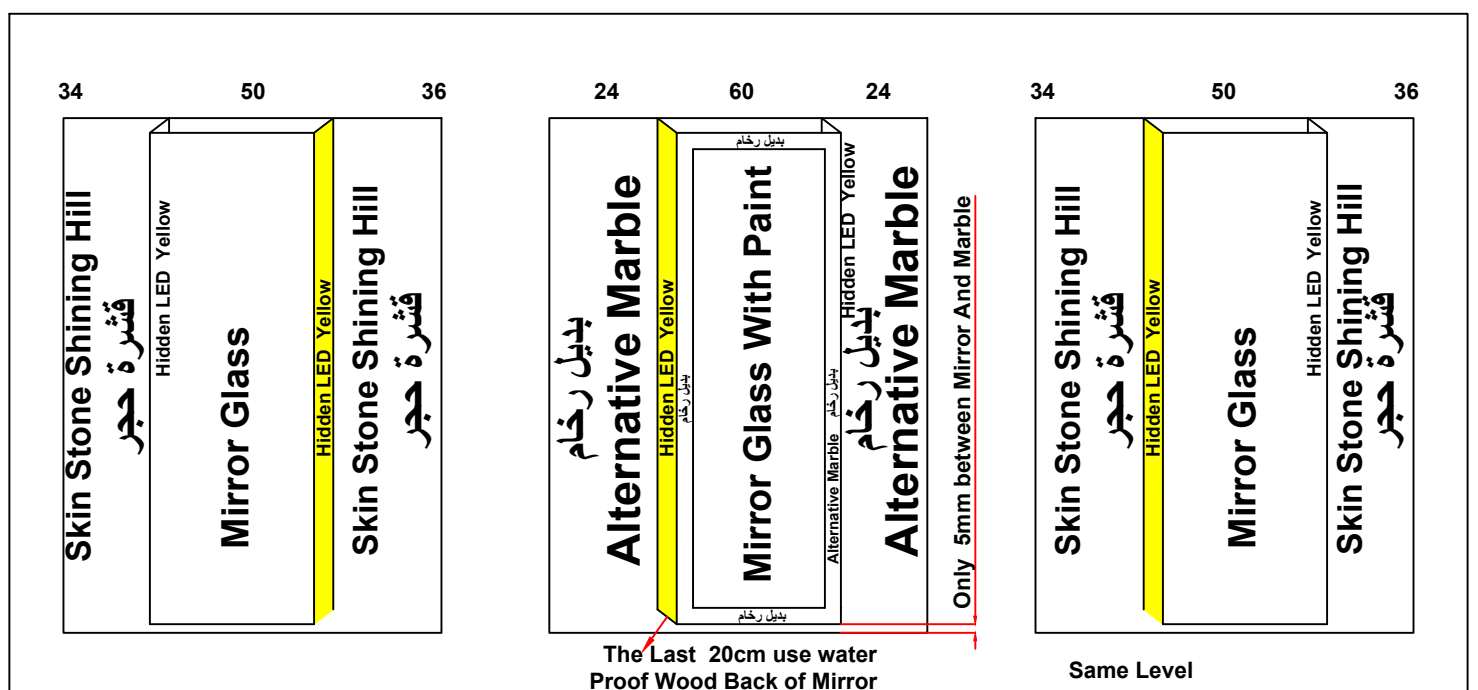

Date		Contract No.
04/12/2025		
Company		Customer
Shift Palace شفت بلاس		Al Bayan 9 البيان 9
Pit	Over Hight	Motor Type
120	420	Gearless 450

Guide Rails	
Italy	China

- Notes**
- 1-
 - 2-
 - 3-
 - 4-
 - 5-

Options		Stainless Steel		Steel		 <p>Gold Mirror</p>		
Handrail	No LED			1.5 mm	3 mm		2 mm	G 1 mm
Photocell	No Ok			Marble				
Wood				Request			Done	
5 mm		Colour	PVC	Type	كريم مافيل اسباني			
12 mm				Size	119.5 * 97.5			
18 mm								