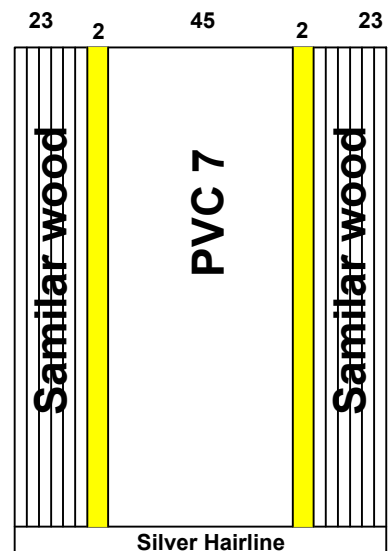

Date 04/12/2025		Contract No.
Company Shift Palace شفت پلاس		Customer Fares فارس
Pit 100	Over Hight 400	Motor Type Gearless 450
Guide Rails		
Italy		China

Notes		
1-		
2-		
3-		
4-		
5-		

Options				Stainless Steel		Steel		
Handrail	NO	LED		1.5 mm	3 mm	2 mm	G 1 mm	
Photocell	NO	OK		Marbel				
Wood				Request		Done		
5 mm		Colour	PVC	Type	سیسلیا کما الصورة			
12 mm			7	Size	124.5 * 94.5			
18 mm								