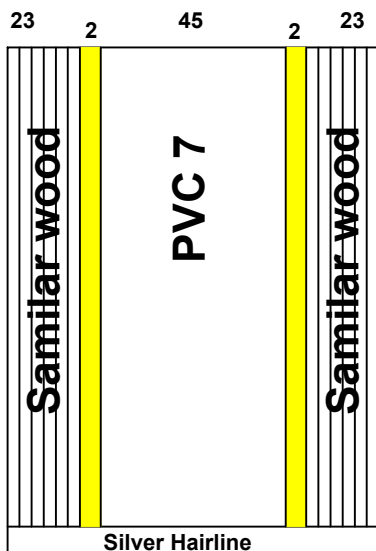

Date 04/12/2025		Contract No.
Company Shift Palace شفت پلاس		Customer Fares فارس
Pit 100	Over Hight 400	Motor Type Gearless 450
Guide Rails		
Italy		China

Notes		
1-		
2-		
3-		
4-		
5-		

Options				Stainless Steel		Steel		
Handrail	NO	LED		1.5 mm	3 mm	2 mm	G 1 mm	
Photocell	NO	OK		Marbel				
Wood				Request		Done		
5 mm		Colour	PVC	Type	سیسلیا کما الصورة			
12 mm			7	Size	124.5 * 94.5			
18 mm								