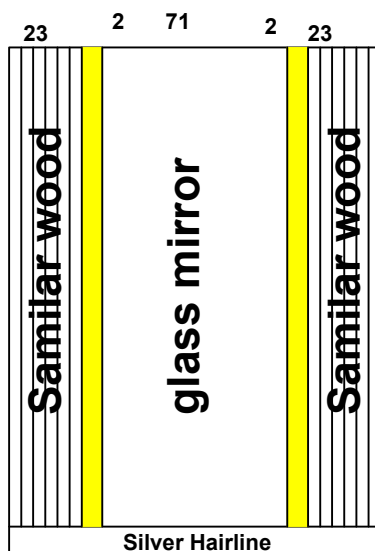

Date 04/12/2025		Contract No.
Company Shift Palace شفت پلاس		Customer Fares فارس
Pit 100	Over Hight 400	Motor Type Gearless 450
Guide Rails		
Italy		China

Notes		
1-		
2-		
3-		
4-		
5-		

Options				Stainless Steel		Steel		
Handrail	NO	LED		1.5 mm	3 mm	2 mm	G 1 mm	
Photocell	NO	OK		Marbel				
Wood				Request		Done		
5 mm		Colour	PVC	Type	سیسلیا کما الصورة			
12 mm			7	Size	124.5 * 94.5			
18 mm								