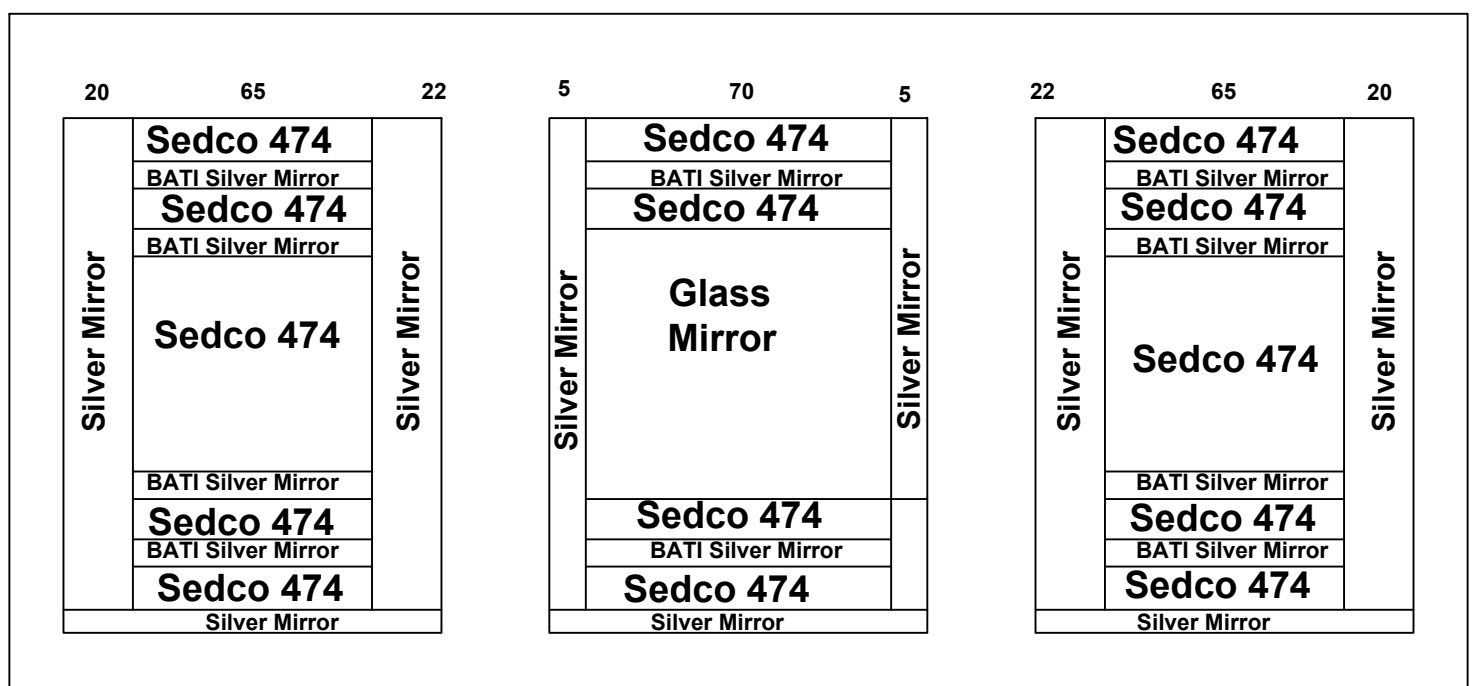

Date		Contract No.
04/12/2025		
Company		Customer
Shift Palace شفت بلاس		Abo Ibrahim 1 ابو ابراهيم 1
Pit	Over Hight	Motor Type
120	420	Gearless 450

Guide Rails	
Italy	China

- Notes**
- 1- **Entrance 3CM**
 - 2- **PHOTOCELL**
 - 3-
 - 4-
 - 5-

Options				Stainless Steel				Steel				 Silver Mirror
Handrail	No	LED		1.5 mm	3 mm	2 mm	G 1 mm	Marble				
Photocell	OK	No		Request								
Wood				Type				اميرادور اسپاني غامق				
5 mm		Colour	PVC	Size				83.5 * 106.5				
12 mm												
18 mm												