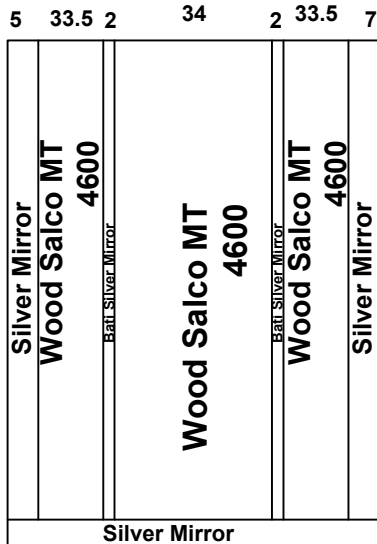

Date		Contract No.
06/12/2025		
Company		Customer
Meta ميثا		Husain Al Zaid حسين الزيد
Pit	Over Hight	Motor Type
		Gearless 450
Guide Rails		
Italy		China

Notes

- 1-
- 2-
- 3-
- 4-
- 5-

Diagram of a pulley with dimensions: 18, 32, 50.

Options			Stainless Steel				Steel				<p>Silver Mirror</p>		
Handrail	OK	LED					1.5 mm	3 mm	2 mm	G 1 mm			
Photocell	NO	NO					Marbel						
Wood							Request		Done				
5 mm		Colour	PVC					Type	كريم مافيل اسباني				
12 mm								Size	112.5 * 116.5				
18 mm													