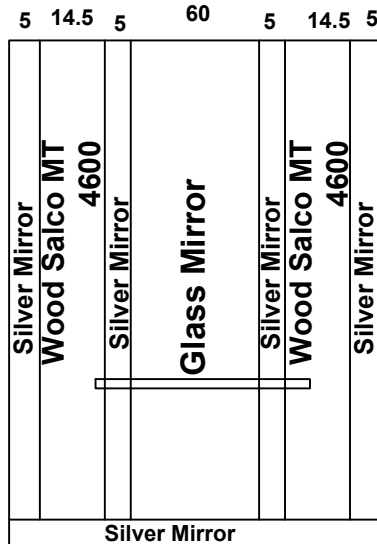

Date		Contract No.
06/12/2025		
Company		Customer
Meta ميثا		Husain Al Zaid حسين الزيد
Pit	Over Hight	Motor Type
		Gearless 450
Guide Rails		
Italy		China

Notes

- 1-
- 2-
- 3-
- 4-
- 5-

Diagram of a pulley with dimensions: 18, 32, 50.

Options			Stainless Steel				Steel				<p>Silver Mirror</p>		
Handrail	OK	LED					1.5 mm	3 mm	2 mm	G 1 mm			
Photocell	NO	NO					Marbel						
Wood							Request		Done				
5 mm		Colour	PVC					Type	كريم مافيل اسباني				
12 mm								Size	112.5 * 116.5				
18 mm													