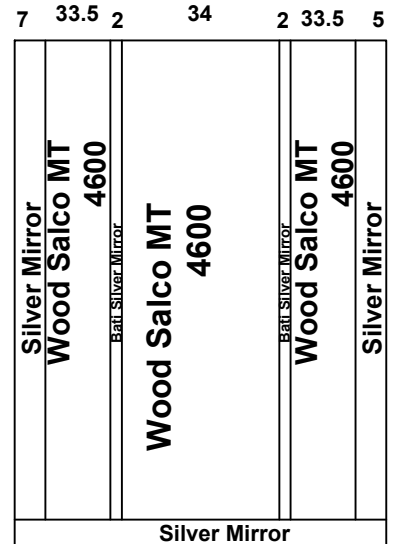

Date		Contract No.
06/12/2025		
Company		Customer
Meta ميثا		Husain Al Zaid حسين الزيد
Pit	Over Hight	Motor Type
		Gearless 450
Guide Rails		
Italy		China

Notes

- 1-
- 2-
- 3-
- 4-
- 5-

Diagram of a pulley with dimensions: 18, 32, 50.

Options			Stainless Steel				Steel				<p>Silver Mirror</p>		
Handrail	OK	LED					1.5 mm	3 mm	2 mm	G 1 mm			
Photocell	NO	NO					Marbel						
Wood							Request		Done				
5 mm		Colour	PVC					Type	كريم مافيل اسباني				
12 mm								Size	112.5 * 116.5				
18 mm													